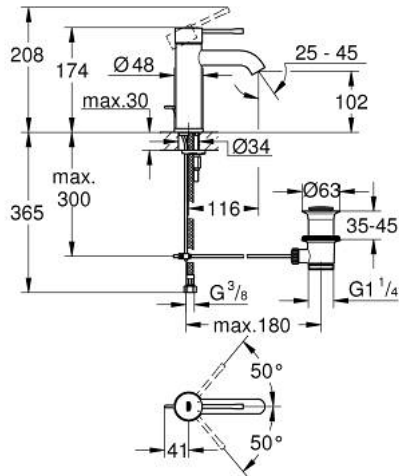

24 171 AL1 ESSENCE BASIN MIXER 1/2" S-SIZE

PRODUCT DESCRIPTION

- Typ: brushed hard graphite
- single hole installation
- metal lever
- GROHE SilkMove 28 mm ceramic cartridge
- with temperature limiter
- GROHE LongLife finish
- GROHE EcoJoy - Less water, perfect flow
- maximum flow rate (at 3 bar): 5 l/min
- GROHE AquaGuide adjustable mousseur
- GROHE FastFixation Plus installation system
- pop-up waste set 1 1/4"
- flexible connection hoses

24 171 AL1 ESSENCE BASIN MIXER 1/2" S-SIZE

SPARE PARTS

- 1: Lever (Spare part-nr. 46917AL0)
 - 2: Fitting ring (Spare part-nr. 46715000)
 - 3: Cartridge (Spare part-nr. 46580000)
 - 4: Pop-up rod (Spare part-nr. 46739AL0)
 - 5: Mousseur (Spare part-nr. 48270000)
 - 6: Shank mounting kit (Spare part-nr. 46645000)
 - 7: Waste set 1 1/4" (Spare part-nr. 28910AL0)
 - 7.1: Plug (Spare part-nr. 07182AL0)
 - 7.2: Eccentric rod (Spare part-nr. 07052000)
 - 8: Mounting wrench (Spare part-nr. 19017000)*
 - 9: Eccentric rod (Spare part-nr. 07341000)*
- * Optional accessories