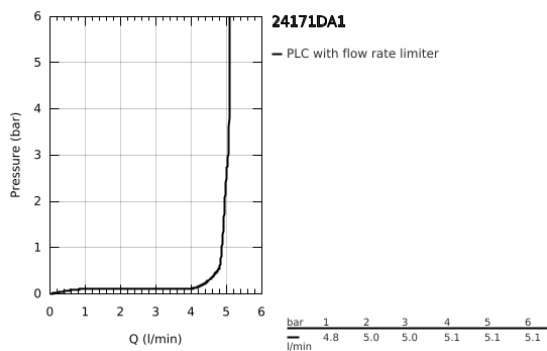

24 171 DA1 ESSENCE BASIN MIXER 1/2" S-SIZE

PRODUCT DESCRIPTION

- Colour: warm sunset
- single hole installation
- metal lever
- GROHE SilkMove 28 mm ceramic cartridge
- with temperature limiter
- GROHE LongLife finish
- GROHE EcoJoy - less water, perfect flow
- maximum flow rate (at 3 bar): 5 l/min
- GROHE AquaGuide adjustable mousseur
- GROHE FastFixation Plus installation system
- pop-up waste set 1 1/4"
- flexible connection hoses

24 171 DA1 ESSENCE BASIN MIXER 1/2" S-SIZE

SPARE PARTS

- 1: Lever (Spare part-nr. 46917DA0)
 - 2: retaining ring (Spare part-nr. 46715000)
 - 3: Cartridge (Spare part-nr. 46580000)
 - 4: lift rod (Spare part-nr. 46739DA0)
 - 5: Mousseur (Spare part-nr. 48270000)
 - 6: Shank mounting kit (Spare part-nr. 46645000)
 - 7: Waste set 1 1/4" (Spare part-nr. 28910DA0)
 - 7.1: Plug (Spare part-nr. 07182DA0)
 - 7.2: Eccentric rod (Spare part-nr. 07052000)
 - 8: Mounting wrench (Spare part-nr. 19017000)*
 - 9: Eccentric rod (Spare part-nr. 07341000)*
- * Optional accessories