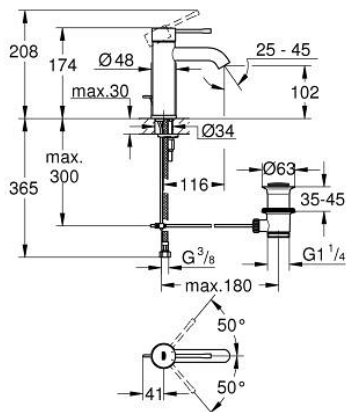

24 171 DA1 ESSENCE BASIN MIXER 1/2" S-SIZE

PRODUCT DESCRIPTION

- Colour: warm sunset
- single hole installation
- metal lever
- GROHE SilkMove 28 mm ceramic cartridge
- with temperature limiter
- GROHE LongLife finish
- GROHE EcoJoy - less water, perfect flow
- maximum flow rate (at 3 bar): 5 l/min
- GROHE AquaGuide adjustable mousseur
- GROHE FastFixation Plus installation system
- pop-up waste set 1 1/4"
- flexible connection hoses

24 171 DA1 ESSENCE BASIN MIXER 1/2" S-SIZE

SPARE PARTS

- 1: Lever (Spare part-nr. 46917DA0)
 - 2: retaining ring (Spare part-nr. 46715000)
 - 3: Cartridge (Spare part-nr. 46580000)
 - 4: lift rod (Spare part-nr. 46739DA0)
 - 5: Mousseur (Spare part-nr. 48270000)
 - 6: Shank mounting kit (Spare part-nr. 46645000)
 - 7: Waste set 1 1/4" (Spare part-nr. 28910DA0)
 - 7.1: Plug (Spare part-nr. 07182DA0)
 - 7.2: Eccentric rod (Spare part-nr. 07052000)
 - 8: Mounting wrench (Spare part-nr. 19017000)*
 - 9: Eccentric rod (Spare part-nr. 07341000)*
- * Optional accessories