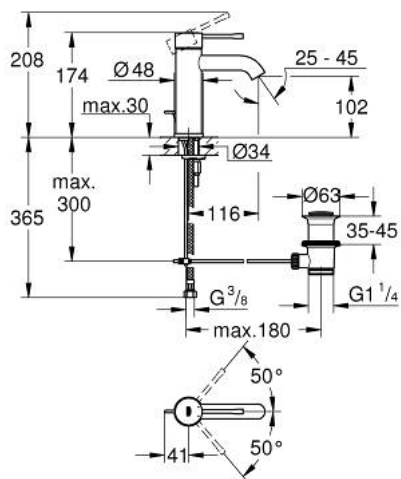

## 24 171 DA1 ESSENCE BASIN MIXER 1/2" S-SIZE

### PRODUCT DESCRIPTION

- Tyc: warm sunset
- single hole installation
- metal lever
- GROHE SilkMove 28 mm ceramic cartridge
- with temperature limiter
- GROHE LongLife finish
- GROHE EcoJoy - Less water, perfect flow
- maximum flow rate (at 3 bar): 5 l/min
- GROHE AquaGuide adjustable mousseur
- GROHE FastFixation Plus installation system
- pop-up waste set 1 1/4"
- flexible connection hoses

24 171 DA1 ESSENCE BASIN MIXER 1/2"  
**S-SIZE**

**SPARE PARTS**

- 1: Lever (Spare part-nr. 46917DA0)
  - 2: Fitting ring (Spare part-nr. 46715000)
  - 3: Cartridge (Spare part-nr. 46580000)
  - 4: lift rod (Spare part-nr. 46739DA0)
  - 5: Mousseur (Spare part-nr. 48270000)
  - 6: Shank mounting kit (Spare part-nr. 46645000)
  - 7: Waste set 1 1/4" (Spare part-nr. 28910DA0)
  - 7.1: Plug (Spare part-nr. 07182DA0)
  - 7.2: Eccentric rod (Spare part-nr. 07052000)
  - 8: Mounting wrench (Spare part-nr. 19017000)\*
  - 9: Eccentric rod (Spare part-nr. 07341000)\*
- \* Optional accessories