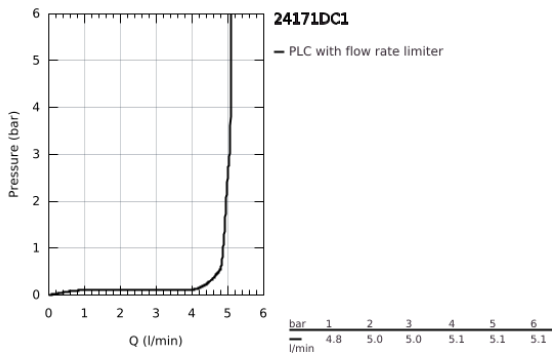

24 171 DC1 **ESSENCE BASIN MIXER 1/2"**  
**S-SIZE**

**PRODUCT DESCRIPTION**

- Colour: supersteel
- single hole installation
- metal lever
- GROHE SilkMove 28 mm ceramic cartridge
- with temperature limiter
- GROHE LongLife finish
- GROHE EcoJoy - less water, perfect flow
- maximum flow rate (at 3 bar): 5 l/min
- GROHE AquaGuide adjustable mousseur
- GROHE FastFixation Plus installation system
- pop-up waste set 1 1/4"
- flexible connection hoses

## 24 171 DC1 ESSENCE BASIN MIXER 1/2" S-SIZE