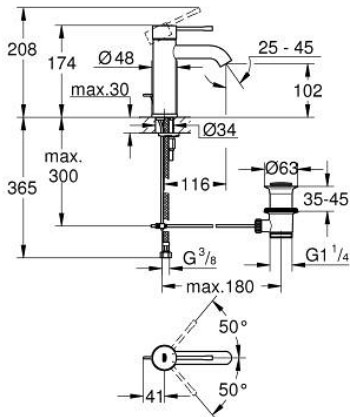

24 171 DC1 **ESSENCE BASIN MIXER 1/2"**  
**S-SIZE**

**PRODUCT DESCRIPTION**

- Colour: supersteel
- single hole installation
- metal lever
- GROHE SilkMove 28 mm ceramic cartridge
- with temperature limiter
- GROHE LongLife finish
- GROHE EcoJoy - less water, perfect flow
- maximum flow rate (at 3 bar): 5 l/min
- GROHE AquaGuide adjustable mousseur
- GROHE FastFixation Plus installation system
- pop-up waste set 1 1/4"
- flexible connection hoses

## 24 171 DC1 ESSENCE BASIN MIXER 1/2" S-SIZE

### SPARE PARTS

- 1: Lever (Spare part-nr. 46917DC0)
  - 2: retaining ring (Spare part-nr. 46715000)
  - 3: Cartridge (Spare part-nr. 46580000)
  - 4: Pop-up rod (Spare part-nr. 46739EN0)
  - 5: Mousseur (Spare part-nr. 48270000)
  - 6: Shank mounting kit (Spare part-nr. 46645000)
  - 7: Waste set 1 1/4" (Spare part-nr. 28910DC0)
  - 7.1: Plug (Spare part-nr. 07182DC0)
  - 7.2: Eccentric rod (Spare part-nr. 07052000)
  - 8: Mounting wrench (Spare part-nr. 19017000)\*
  - 9: Eccentric rod (Spare part-nr. 07341000)\*
- \* Optional accessories