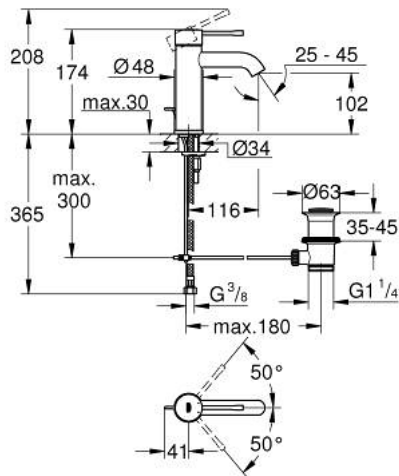

24 171 DC1 ESSENCE BASIN MIXER 1/2" S-SIZE

PRODUCT DESCRIPTION

- Typ: supersteel
- single hole installation
- metal lever
- GROHE SilkMove 28 mm ceramic cartridge
- with temperature limiter
- GROHE LongLife finish
- GROHE EcoJoy - Less water, perfect flow
- maximum flow rate (at 3 bar): 5 l/min
- GROHE AquaGuide adjustable mousseur
- GROHE FastFixation Plus installation system
- pop-up waste set 1 1/4"
- flexible connection hoses

24 171 DC1 **ESSENCE BASIN MIXER 1/2"**
S-SIZE

SPARE PARTS

- 1: Lever (Spare part-nr. 46917DC0)
 - 2: Fitting ring (Spare part-nr. 46715000)
 - 3: Cartridge (Spare part-nr. 46580000)
 - 4: Pop-up rod (Spare part-nr. 46739EN0)
 - 5: Mousseur (Spare part-nr. 48270000)
 - 6: Shank mounting kit (Spare part-nr. 46645000)
 - 7: Waste set 1 1/4" (Spare part-nr. 28910DC0)
 - 7.1: Plug (Spare part-nr. 07182DC0)
 - 7.2: Eccentric rod (Spare part-nr. 07052000)
 - 8: Mounting wrench (Spare part-nr. 19017000)*
 - 9: Eccentric rod (Spare part-nr. 07341000)*
- * Optional accessories