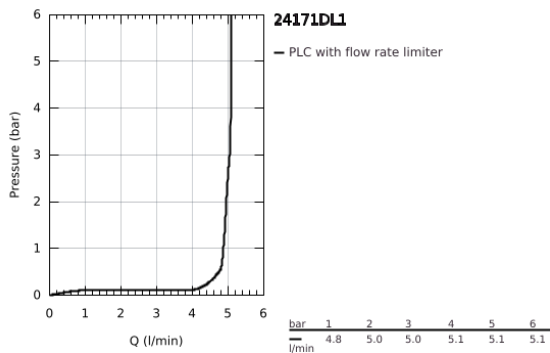

24 171 DL1 **ESSENCE BASIN MIXER 1/2"**
S-SIZE

PRODUCT DESCRIPTION

- Colour: brushed warm sunset
- single hole installation
- metal lever
- GROHE SilkMove 28 mm ceramic cartridge
- with temperature limiter
- GROHE LongLife finish
- GROHE EcoJoy - less water, perfect flow
- maximum flow rate (at 3 bar): 5 l/min
- GROHE AquaGuide adjustable mousseur
- GROHE FastFixation Plus installation system
- pop-up waste set 1 1/4"
- flexible connection hoses

24 171 DL1 ESSENCE BASIN MIXER 1/2" S-SIZE

SPARE PARTS

- 1: Lever (Spare part-nr. 46917DL0)
 - 2: retaining ring (Spare part-nr. 46715000)
 - 3: Cartridge (Spare part-nr. 46580000)
 - 4: lift rod (Spare part-nr. 46739DL0)
 - 5: Mousseur (Spare part-nr. 48270000)
 - 6: Shank mounting kit (Spare part-nr. 46645000)
 - 7: Waste set 1 1/4" (Spare part-nr. 28910DL0)
 - 7.1: Plug (Spare part-nr. 07182DL0)
 - 7.2: Eccentric rod (Spare part-nr. 07052000)
 - 8: Mounting wrench (Spare part-nr. 19017000)*
 - 9: Eccentric rod (Spare part-nr. 07341000)*
- * Optional accessories