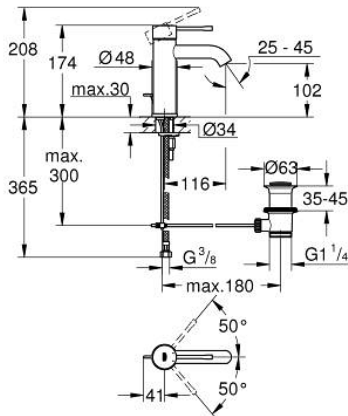

24 171 DL1 **ESSENCE BASIN MIXER 1/2"**
S-SIZE

PRODUCT DESCRIPTION

- Colour: brushed warm sunset
- single hole installation
- metal lever
- GROHE SilkMove 28 mm ceramic cartridge
- with temperature limiter
- GROHE LongLife finish
- GROHE EcoJoy - less water, perfect flow
- maximum flow rate (at 3 bar): 5 l/min
- GROHE AquaGuide adjustable mousseur
- GROHE FastFixation Plus installation system
- pop-up waste set 1 1/4"
- flexible connection hoses

24 171 DL1 ESSENCE BASIN MIXER 1/2" S-SIZE

SPARE PARTS

- 1: Lever (Spare part-nr. 46917DL0)
 - 2: retaining ring (Spare part-nr. 46715000)
 - 3: Cartridge (Spare part-nr. 46580000)
 - 4: lift rod (Spare part-nr. 46739DL0)
 - 5: Mousseur (Spare part-nr. 48270000)
 - 6: Shank mounting kit (Spare part-nr. 46645000)
 - 7: Waste set 1 1/4" (Spare part-nr. 28910DL0)
 - 7.1: Plug (Spare part-nr. 07182DL0)
 - 7.2: Eccentric rod (Spare part-nr. 07052000)
 - 8: Mounting wrench (Spare part-nr. 19017000)*
 - 9: Eccentric rod (Spare part-nr. 07341000)*
- * Optional accessories