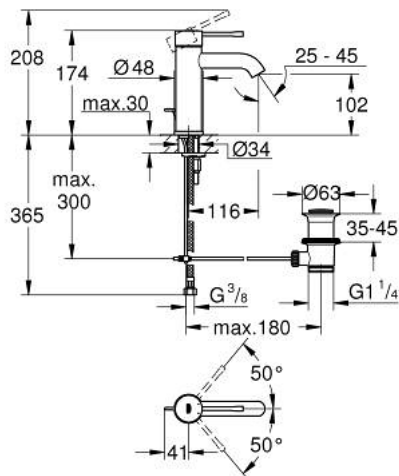

24 171 DL1 ESSENCE BASIN MIXER 1/2" S-SIZE

PRODUCT DESCRIPTION

- Typ: brushed warm sunset
- single hole installation
- metal lever
- GROHE SilkMove 28 mm ceramic cartridge
- with temperature limiter
- GROHE LongLife finish
- GROHE EcoJoy - Less water, perfect flow
- maximum flow rate (at 3 bar): 5 l/min
- GROHE AquaGuide adjustable mousseur
- GROHE FastFixation Plus installation system
- pop-up waste set 1 1/4"
- flexible connection hoses

24 171 DL1 ESSENCE BASIN MIXER 1/2" S-SIZE

SPARE PARTS

- 1: Lever (Spare part-nr. 46917DL0)
 - 2: Fitting ring (Spare part-nr. 46715000)
 - 3: Cartridge (Spare part-nr. 46580000)
 - 4: lift rod (Spare part-nr. 46739DL0)
 - 5: Mousseur (Spare part-nr. 48270000)
 - 6: Shank mounting kit (Spare part-nr. 46645000)
 - 7: Waste set 1 1/4" (Spare part-nr. 28910DL0)
 - 7.1: Plug (Spare part-nr. 07182DL0)
 - 7.2: Eccentric rod (Spare part-nr. 07052000)
 - 8: Mounting wrench (Spare part-nr. 19017000)*
 - 9: Eccentric rod (Spare part-nr. 07341000)*
- * Optional accessories