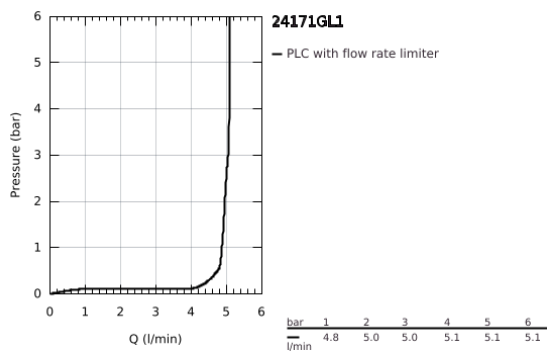

24 171 GL1 **ESSENCE BASIN MIXER 1/2"**  
**S-SIZE**

**PRODUCT DESCRIPTION**

- Colour: cool sunrise
- single hole installation
- metal lever
- GROHE SilkMove 28 mm ceramic cartridge
- with temperature limiter
- GROHE LongLife finish
- GROHE EcoJoy - less water, perfect flow
- maximum flow rate (at 3 bar): 5 l/min
- GROHE AquaGuide adjustable mousseur
- GROHE FastFixation Plus installation system
- pop-up waste set 1 1/4"
- flexible connection hoses

## 24 171 GL1 ESSENCE BASIN MIXER 1/2" S-SIZE