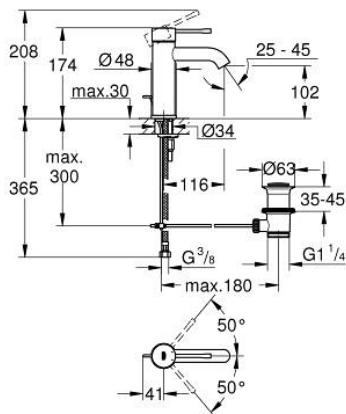

24 171 GL1 **ESSENCE BASIN MIXER 1/2"**  
**S-SIZE**

**PRODUCT DESCRIPTION**

- Colour: cool sunrise
- single hole installation
- metal lever
- GROHE SilkMove 28 mm ceramic cartridge
- with temperature limiter
- GROHE LongLife finish
- GROHE EcoJoy - less water, perfect flow
- maximum flow rate (at 3 bar): 5 l/min
- GROHE AquaGuide adjustable mousseur
- GROHE FastFixation Plus installation system
- pop-up waste set 1 1/4"
- flexible connection hoses

## 24 171 GL1 ESSENCE BASIN MIXER 1/2" S-SIZE

### SPARE PARTS

- 1: Lever (Spare part-nr. 46917GL0)
  - 2: retaining ring (Spare part-nr. 46715000)
  - 3: Cartridge (Spare part-nr. 46580000)
  - 4: lift rod (Spare part-nr. 46739GL0)
  - 5: Mousseur (Spare part-nr. 48270000)
  - 6: Shank mounting kit (Spare part-nr. 46645000)
  - 7: Waste set 1 1/4" (Spare part-nr. 28910GL0)
  - 7.1: Plug (Spare part-nr. 07182GL0)
  - 7.2: Eccentric rod (Spare part-nr. 07052000)
  - 8: Mounting wrench (Spare part-nr. 19017000)\*
  - 9: Eccentric rod (Spare part-nr. 07341000)\*
- \* Optional accessories