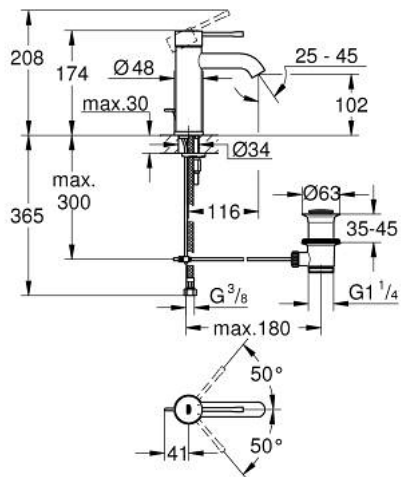

## 24 171 GL1 ESSENCE BASIN MIXER 1/2" S-SIZE

### PRODUCT DESCRIPTION

- Tyc: cool sunrise
- single hole installation
- metal lever
- GROHE SilkMove 28 mm ceramic cartridge
- with temperature limiter
- GROHE LongLife finish
- GROHE EcoJoy - Less water, perfect flow
- maximum flow rate (at 3 bar): 5 l/min
- GROHE AquaGuide adjustable mousseur
- GROHE FastFixation Plus installation system
- pop-up waste set 1 1/4"
- flexible connection hoses

24 171 GL1 **ESSENCE BASIN MIXER 1/2"**  
**S-SIZE**

**SPARE PARTS**

- 1: Lever (Spare part-nr. 46917GL0)
  - 2: Fitting ring (Spare part-nr. 46715000)
  - 3: Cartridge (Spare part-nr. 46580000)
  - 4: lift rod (Spare part-nr. 46739GL0)
  - 5: Mousseur (Spare part-nr. 48270000)
  - 6: Shank mounting kit (Spare part-nr. 46645000)
  - 7: Waste set 1 1/4" (Spare part-nr. 28910GL0)
  - 7.1: Plug (Spare part-nr. 07182GL0)
  - 7.2: Eccentric rod (Spare part-nr. 07052000)
  - 8: Mounting wrench (Spare part-nr. 19017000)\*
  - 9: Eccentric rod (Spare part-nr. 07341000)\*
- \* Optional accessories