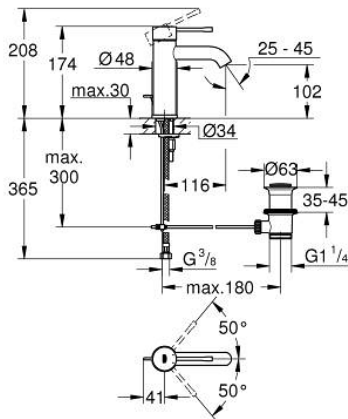

24 171 GN1 **ESSENCE BASIN MIXER 1/2"**
S-SIZE

PRODUCT DESCRIPTION

- Colour: brushed cool sunrise
- single hole installation
- metal lever
- GROHE SilkMove 28 mm ceramic cartridge
- with temperature limiter
- GROHE LongLife finish
- GROHE EcoJoy - less water, perfect flow
- maximum flow rate (at 3 bar): 5 l/min
- GROHE AquaGuide adjustable mousseur
- GROHE FastFixation Plus installation system
- pop-up waste set 1 1/4"
- flexible connection hoses

24 171 GN1 ESSENCE BASIN MIXER 1/2" S-SIZE

SPARE PARTS

- 1: Lever (Spare part-nr. 46917GN0)
 - 2: retaining ring (Spare part-nr. 46715000)
 - 3: Cartridge (Spare part-nr. 46580000)
 - 4: Pop-up rod (Spare part-nr. 46739GN0)
 - 5: Mousseur (Spare part-nr. 48270000)
 - 6: Shank mounting kit (Spare part-nr. 46645000)
 - 7: Waste set 1 1/4" (Spare part-nr. 28910GN0)
 - 7.1: Plug (Spare part-nr. 07182GN0)
 - 7.2: Eccentric rod (Spare part-nr. 07052000)
 - 8: Mounting wrench (Spare part-nr. 19017000)*
 - 9: Eccentric rod (Spare part-nr. 07341000)*
- * Optional accessories