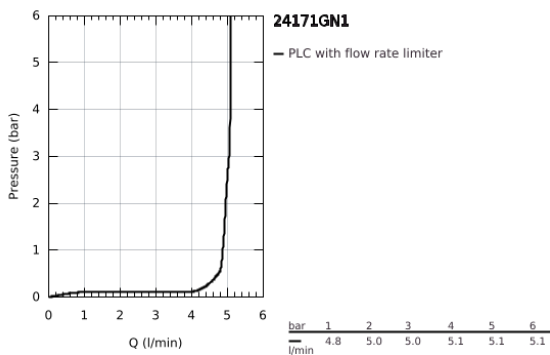

24 171 GN1 **ESSENCE BASIN MIXER 1/2"**
S-SIZE

PRODUCT DESCRIPTION

- Colour: brushed cool sunrise
- single hole installation
- metal lever
- GROHE SilkMove 28 mm ceramic cartridge
- with temperature limiter
- GROHE LongLife finish
- GROHE EcoJoy - less water, perfect flow
- maximum flow rate (at 3 bar): 5 l/min
- GROHE AquaGuide adjustable mousseur
- GROHE FastFixation Plus installation system
- pop-up waste set 1 1/4"
- flexible connection hoses

24 171 GN1 ESSENCE BASIN MIXER 1/2" S-SIZE

SPARE PARTS

- 1: Lever (Spare part-nr. 46917GN0)
 - 2: retaining ring (Spare part-nr. 46715000)
 - 3: Cartridge (Spare part-nr. 46580000)
 - 4: Pop-up rod (Spare part-nr. 46739GN0)
 - 5: Mousseur (Spare part-nr. 48270000)
 - 6: Shank mounting kit (Spare part-nr. 46645000)
 - 7: Waste set 1 1/4" (Spare part-nr. 28910GN0)
 - 7.1: Plug (Spare part-nr. 07182GN0)
 - 7.2: Eccentric rod (Spare part-nr. 07052000)
 - 8: Mounting wrench (Spare part-nr. 19017000)*
 - 9: Eccentric rod (Spare part-nr. 07341000)*
- * Optional accessories