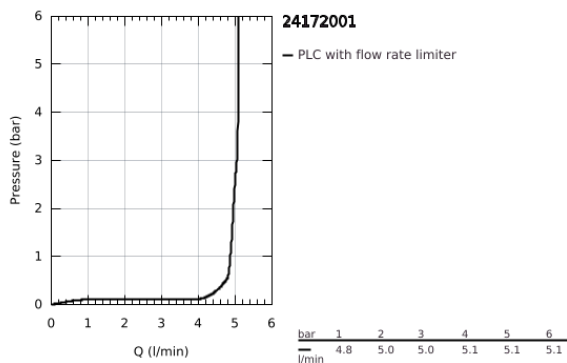

24 172 001 **ESSENCE BASIN MIXER 1/2"**
S-SIZE

PRODUCT DESCRIPTION

- Colour: chrome
- single hole installation
- metal lever
- GROHE SilkMove 28 mm ceramic cartridge
- with temperature limiter
- GROHE LongLife finish
- GROHE EcoJoy - less water, perfect flow
- maximum flow rate (at 3 bar): 5 l/min
- GROHE AquaGuide adjustable mousseur
- GROHE FastFixation Plus installation system
- smooth body
- flexible connection hoses
- professional exclusive

24 172 001 **ESSENCE BASIN MIXER 1/2"**
S-SIZE

SPARE PARTS

- 1: Lever (Spare part-nr. 46917000)
 - 2: retaining ring (Spare part-nr. 46715000)
 - 3: Cartridge (Spare part-nr. 46580000)
 - 4: Mousseur (Spare part-nr. 48270000)
 - 5: Escutcheon (Spare part-nr. 48603000)
 - 6: Shank mounting kit (Spare part-nr. 46645000)
 - 7: Mounting wrench (Spare part-nr. 19017000)*
 - 8: Waste set with push-open plug (Spare part-nr. 65807000)*
- * Optional accessories