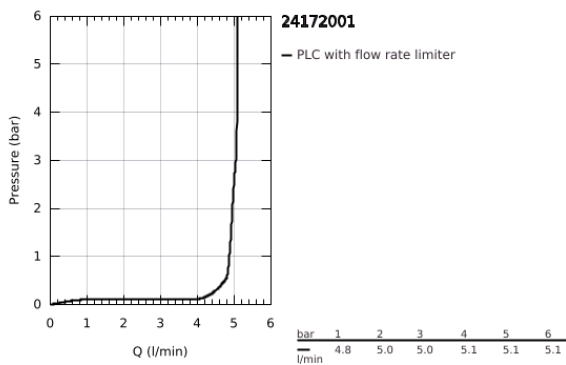

24 172 001 **ESSENCE BASIN MIXER 1/2"**  
**S-SIZE**

**PRODUCT DESCRIPTION**

- Colour: chrome
- single hole installation
- metal lever
- GROHE SilkMove 28 mm ceramic cartridge
- with temperature limiter
- GROHE LongLife finish
- GROHE EcoJoy - less water, perfect flow
- maximum flow rate (at 3 bar): 5 l/min
- GROHE AquaGuide adjustable mousseur
- GROHE FastFixation Plus installation system
- smooth body
- flexible connection hoses
- professional exclusive
- replaces Essence basin mixer 23 590 xx1

24 172 001 **ESSENCE BASIN MIXER 1/2"**  
**S-SIZE**

**SPARE PARTS**

- 1: Lever (Spare part-nr. 46917000)
  - 2: retaining ring (Spare part-nr. 46715000)
  - 3: Cartridge (Spare part-nr. 46580000)
  - 4: Mousseur (Spare part-nr. 48270000)
  - 5: Escutcheon (Spare part-nr. 48603000)
  - 6: Shank mounting kit (Spare part-nr. 46645000)
  - 7: Mounting wrench (Spare part-nr. 19017000)\*
  - 8: Waste set with push-open plug (Spare part-nr. 65807000)\*
- \* Optional accessories