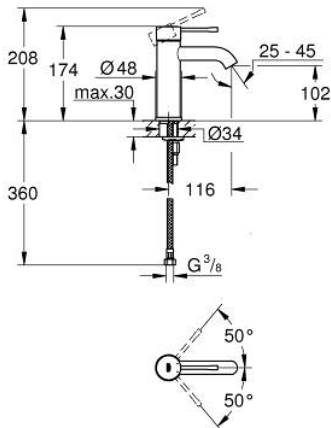

24 172 001 **ESSENCE BASIN MIXER 1/2"**  
**S-SIZE**

**PRODUCT DESCRIPTION**

- Colour: chrome
- single hole installation
- metal lever
- GROHE SilkMove 28 mm ceramic cartridge
- with temperature limiter
- GROHE LongLife finish
- GROHE EcoJoy - less water, perfect flow
- maximum flow rate (at 3 bar): 5 l/min
- GROHE AquaGuide adjustable mousseur
- GROHE FastFixation Plus installation system
- smooth body
- flexible connection hoses
- professional exclusive
- replaces Essence basin mixer 23 590 xx1

24 172 001 **ESSENCE BASIN MIXER 1/2"**  
**S-SIZE**

**SPARE PARTS**

- 1: Lever (Spare part-nr. 46917000)
  - 2: retaining ring (Spare part-nr. 46715000)
  - 3: Cartridge (Spare part-nr. 46580000)
  - 4: Mousseur (Spare part-nr. 48270000)
  - 5: Escutcheon (Spare part-nr. 48603000)
  - 6: Shank mounting kit (Spare part-nr. 46645000)
  - 7: Mounting wrench (Spare part-nr. 19017000)\*
  - 8: Waste set with push-open plug (Spare part-nr. 65807000)\*
- \* Optional accessories