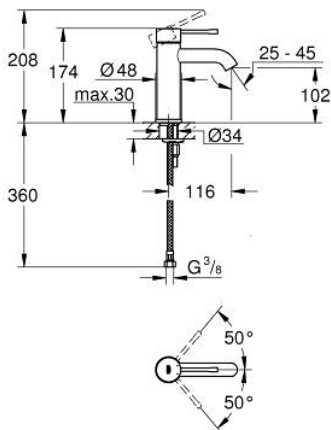

24 172 001 **ESSENCE BASIN MIXER 1/2"**
S-SIZE

PRODUCT DESCRIPTION

- Colour: chrome
- single hole installation
- metal lever
- GROHE SilkMove 28 mm ceramic cartridge
- with temperature limiter
- GROHE LongLife finish
- GROHE EcoJoy - less water, perfect flow
- maximum flow rate (at 3 bar): 5 l/min
- GROHE AquaGuide adjustable mousseur
- GROHE FastFixation Plus installation system
- smooth body
- flexible connection hoses
- professional exclusive

24 172 001 **ESSENCE BASIN MIXER 1/2"**
S-SIZE

SPARE PARTS

- 1: Lever (Spare part-nr. 46917000)
 - 2: retaining ring (Spare part-nr. 46715000)
 - 3: Cartridge (Spare part-nr. 46580000)
 - 4: Mousseur (Spare part-nr. 48270000)
 - 5: Escutcheon (Spare part-nr. 48603000)
 - 6: Shank mounting kit (Spare part-nr. 46645000)
 - 7: Mounting wrench (Spare part-nr. 19017000)*
 - 8: Waste set with push-open plug (Spare part-nr. 65807000)*
- * Optional accessories