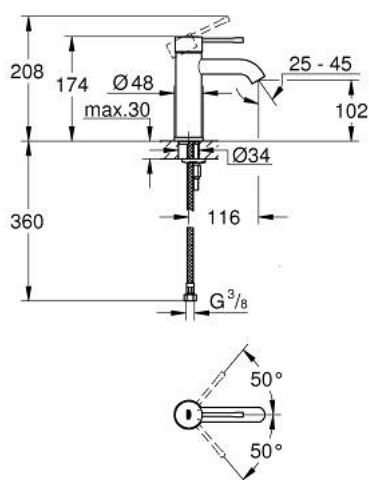

24 172 001 ESSENCE BASIN MIXER 1/2"
S-SIZE

PRODUCT DESCRIPTION

- Tyc: Chrome
- single hole installation
- metal lever
- GROHE SilkMove 28 mm ceramic cartridge
- with temperature limiter
- GROHE LongLife finish
- GROHE EcoJoy - Less water, perfect flow
- maximum flow rate (at 3 bar): 5 l/min
- GROHE AquaGuide adjustable mousseur
- GROHE FastFixation Plus installation system
- smooth body
- flexible connection hoses
- professional exclusive

24 172 001 **ESSENCE BASIN MIXER 1/2"**
S-SIZE

SPARE PARTS

- 1: Lever (Spare part-nr. 46917000)
 - 2: Fitting ring (Spare part-nr. 46715000)
 - 3: Cartridge (Spare part-nr. 46580000)
 - 4: Mousseur (Spare part-nr. 48270000)
 - 5: Escutcheon (Spare part-nr. 48603000)
 - 6: Shank mounting kit (Spare part-nr. 46645000)
 - 7: Mounting wrench (Spare part-nr. 19017000)*
 - 8: Waste set with push-open plug (Spare part-nr. 65807000)*
- * Optional accessories