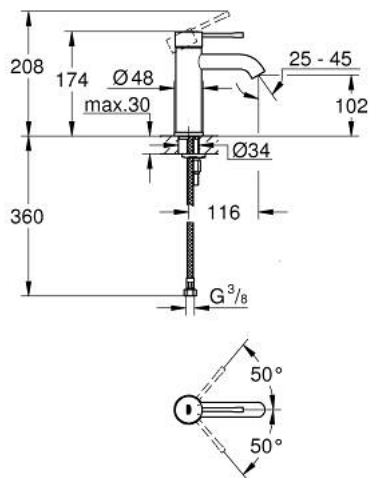

24 172 001 ESSENCE BASIN MIXER 1/2"
S-SIZE

PRODUCT DESCRIPTION

- Tyc: Chrome
- single hole installation
- metal lever
- GROHE SilkMove 28 mm ceramic cartridge
- with temperature limiter
- GROHE LongLife finish
- GROHE EcoJoy - Less water, perfect flow
- maximum flow rate (at 3 bar): 5 l/min
- GROHE AquaGuide adjustable mousseur
- GROHE FastFixation Plus installation system
- smooth body
- flexible connection hoses
- professional exclusive
- replaces Essence basin mixer 23 590 xx1

24 172 001 **ESSENCE BASIN MIXER 1/2"**
S-SIZE

SPARE PARTS

- 1: Lever (Spare part-nr. 46917000)
 - 2: Fitting ring (Spare part-nr. 46715000)
 - 3: Cartridge (Spare part-nr. 46580000)
 - 4: Mousseur (Spare part-nr. 48270000)
 - 5: Escutcheon (Spare part-nr. 48603000)
 - 6: Shank mounting kit (Spare part-nr. 46645000)
 - 7: Mounting wrench (Spare part-nr. 19017000)*
 - 8: Waste set with push-open plug (Spare part-nr. 65807000)*
- * Optional accessories