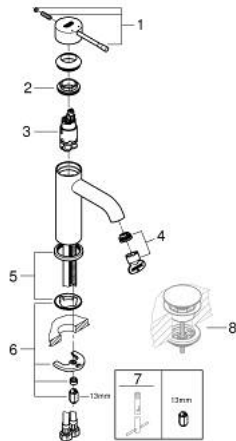

24 172 A01 ESSENCE BASIN MIXER 1/2"
S-SIZE

PRODUCT DESCRIPTION

- Colour: hard graphite
- single hole installation
- metal lever
- GROHE SilkMove 28 mm ceramic cartridge
- with temperature limiter
- GROHE LongLife finish
- GROHE EcoJoy - less water, perfect flow
- maximum flow rate (at 3 bar): 5 l/min
- GROHE AquaGuide adjustable mousseur
- GROHE FastFixation Plus installation system
- smooth body
- flexible connection hoses

24 172 A01 ESSENCE BASIN MIXER 1/2"
S-SIZE

SPARE PARTS

- 1: Lever (Spare part-nr. 46917A00)
 - 2: retaining ring (Spare part-nr. 46715000)
 - 3: Cartridge (Spare part-nr. 46580000)
 - 4: Mousseur (Spare part-nr. 48270000)
 - 5: Escutcheon (Spare part-nr. 48603A00)
 - 6: Shank mounting kit (Spare part-nr. 46645000)
 - 7: Mounting wrench (Spare part-nr. 19017000)*
 - 8: Waste set with push-open plug (Spare part-nr. 65807A00)*
- * Optional accessories