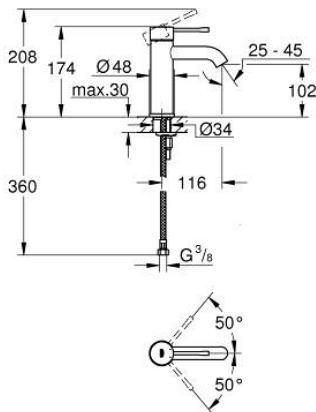

24 172 A01 ESSENCE BASIN MIXER 1/2"
S-SIZE

PRODUCT DESCRIPTION

- Colour: hard graphite
- single hole installation
- metal lever
- GROHE SilkMove 28 mm ceramic cartridge
- with temperature limiter
- GROHE LongLife finish
- GROHE EcoJoy - less water, perfect flow
- maximum flow rate (at 3 bar): 5 l/min
- GROHE AquaGuide adjustable mousseur
- GROHE FastFixation Plus installation system
- smooth body
- flexible connection hoses

24 172 A01 ESSENCE BASIN MIXER 1/2"
S-SIZE

SPARE PARTS

- 1: Lever (Spare part-nr. 46917A00)
 - 2: retaining ring (Spare part-nr. 46715000)
 - 3: Cartridge (Spare part-nr. 46580000)
 - 4: Mousseur (Spare part-nr. 48270000)
 - 5: Escutcheon (Spare part-nr. 48603A00)
 - 6: Shank mounting kit (Spare part-nr. 46645000)
 - 7: Mounting wrench (Spare part-nr. 19017000)*
 - 8: Waste set with push-open plug (Spare part-nr. 65807A00)*
- * Optional accessories