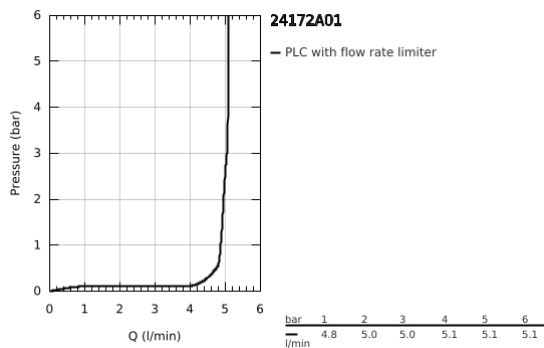

24 172 A01 ESSENCE BASIN MIXER 1/2"
S-SIZE

PRODUCT DESCRIPTION

- Colour: hard graphite
- single hole installation
- metal lever
- GROHE SilkMove 28 mm ceramic cartridge
- with temperature limiter
- GROHE LongLife finish
- GROHE EcoJoy - less water, perfect flow
- maximum flow rate (at 3 bar): 5 l/min
- GROHE AquaGuide adjustable mousseur
- GROHE FastFixation Plus installation system
- smooth body
- flexible connection hoses

24 172 A01 ESSENCE BASIN MIXER 1/2"
S-SIZE

SPARE PARTS

- 1: Lever (Spare part-nr. 46917A00)
 - 2: retaining ring (Spare part-nr. 46715000)
 - 3: Cartridge (Spare part-nr. 46580000)
 - 4: Mousseur (Spare part-nr. 48270000)
 - 5: Escutcheon (Spare part-nr. 48603A00)
 - 6: Shank mounting kit (Spare part-nr. 46645000)
 - 7: Mounting wrench (Spare part-nr. 19017000)*
 - 8: Waste set with push-open plug (Spare part-nr. 65807A00)*
- * Optional accessories