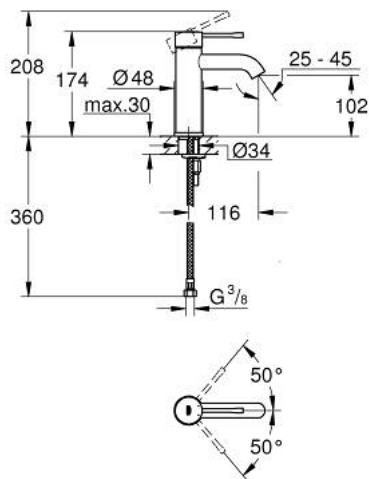

24 172 A01 ESSENCE BASIN MIXER 1/2"
S-SIZE

PRODUCT DESCRIPTION

- Tyc: hard graphite
- single hole installation
- metal lever
- GROHE SilkMove 28 mm ceramic cartridge
- with temperature limiter
- GROHE LongLife finish
- GROHE EcoJoy - Less water, perfect flow
- maximum flow rate (at 3 bar): 5 l/min
- GROHE AquaGuide adjustable mousseur
- GROHE FastFixation Plus installation system
- smooth body
- flexible connection hoses

24 172 A01 **ESSENCE BASIN MIXER 1/2"**
S-SIZE

SPARE PARTS

- 1: Lever (Spare part-nr. 46917A00)
 - 2: Fitting ring (Spare part-nr. 46715000)
 - 3: Cartridge (Spare part-nr. 46580000)
 - 4: Mousseur (Spare part-nr. 48270000)
 - 5: Escutcheon (Spare part-nr. 48603A00)
 - 6: Shank mounting kit (Spare part-nr. 46645000)
 - 7: Mounting wrench (Spare part-nr. 19017000)*
 - 8: Waste set with push-open plug (Spare part-nr. 65807A00)*
- * Optional accessories