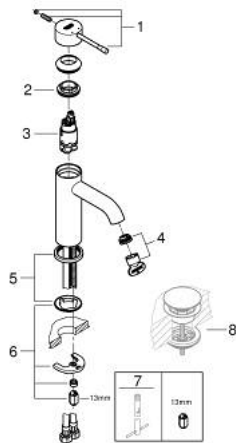

24 172 A01 ESSENCE BASIN MIXER 1/2"
S-SIZE

PRODUCT DESCRIPTION

- Tyc: hard graphite
- single hole installation
- metal lever
- GROHE SilkMove 28 mm ceramic cartridge
- with temperature limiter
- GROHE LongLife finish
- GROHE EcoJoy - Less water, perfect flow
- maximum flow rate (at 3 bar): 5 l/min
- GROHE AquaGuide adjustable mousseur
- GROHE FastFixation Plus installation system
- smooth body
- flexible connection hoses

24 172 A01 **ESSENCE BASIN MIXER 1/2"**
S-SIZE

SPARE PARTS

- 1: Lever (Spare part-nr. 46917A00)
 - 2: Fitting ring (Spare part-nr. 46715000)
 - 3: Cartridge (Spare part-nr. 46580000)
 - 4: Mousseur (Spare part-nr. 48270000)
 - 5: Escutcheon (Spare part-nr. 48603A00)
 - 6: Shank mounting kit (Spare part-nr. 46645000)
 - 7: Mounting wrench (Spare part-nr. 19017000)*
 - 8: Waste set with push-open plug (Spare part-nr. 65807A00)*
- * Optional accessories