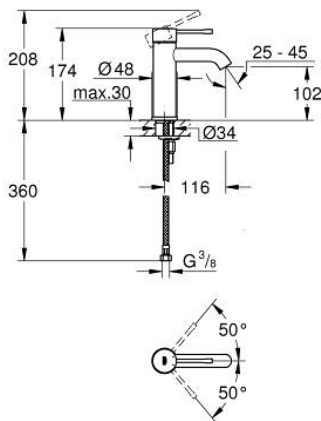

24 172 AL1 ESSENCE BASIN MIXER 1/2"
S-SIZE

PRODUCT DESCRIPTION

- Colour: brushed hard graphite
- single hole installation
- metal lever
- GROHE SilkMove 28 mm ceramic cartridge
- with temperature limiter
- GROHE LongLife finish
- GROHE EcoJoy - less water, perfect flow
- maximum flow rate (at 3 bar): 5 l/min
- GROHE AquaGuide adjustable mousseur
- GROHE FastFixation Plus installation system
- smooth body
- flexible connection hoses

24 172 AL1 ESSENCE BASIN MIXER 1/2" S-SIZE

SPARE PARTS

- 1: Lever (Spare part-nr. 46917AL0)
 - 2: retaining ring (Spare part-nr. 46715000)
 - 3: Cartridge (Spare part-nr. 46580000)
 - 4: Mousseur (Spare part-nr. 48270000)
 - 5: Escutcheon (Spare part-nr. 48603AL0)
 - 6: Shank mounting kit (Spare part-nr. 46645000)
 - 7: Mounting wrench (Spare part-nr. 19017000)*
 - 8: Waste set with push-open plug (Spare part-nr. 65807AL0)*
- * Optional accessories