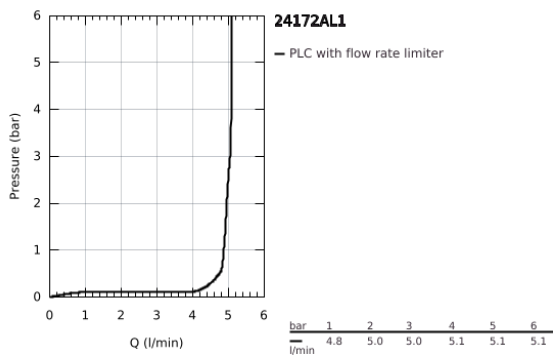

24 172 AL1 ESSENCE BASIN MIXER 1/2"
S-SIZE

PRODUCT DESCRIPTION

- Colour: brushed hard graphite
- single hole installation
- metal lever
- GROHE SilkMove 28 mm ceramic cartridge
- with temperature limiter
- GROHE LongLife finish
- GROHE EcoJoy - less water, perfect flow
- maximum flow rate (at 3 bar): 5 l/min
- GROHE AquaGuide adjustable mousseur
- GROHE FastFixation Plus installation system
- smooth body
- flexible connection hoses

24 172 AL1 ESSENCE BASIN MIXER 1/2" S-SIZE

SPARE PARTS

- 1: Lever (Spare part-nr. 46917AL0)
 - 2: retaining ring (Spare part-nr. 46715000)
 - 3: Cartridge (Spare part-nr. 46580000)
 - 4: Mousseur (Spare part-nr. 48270000)
 - 5: Escutcheon (Spare part-nr. 48603AL0)
 - 6: Shank mounting kit (Spare part-nr. 46645000)
 - 7: Mounting wrench (Spare part-nr. 19017000)*
 - 8: Waste set with push-open plug (Spare part-nr. 65807AL0)*
- * Optional accessories