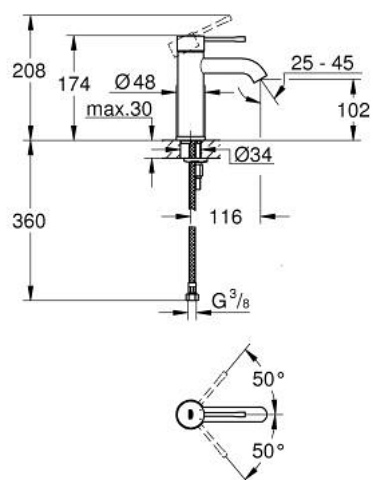

24 172 AL1 ESSENCE BASIN MIXER 1/2" S-SIZE

PRODUCT DESCRIPTION

- Tyc: brushed hard graphite
- single hole installation
- metal lever
- GROHE SilkMove 28 mm ceramic cartridge
- with temperature limiter
- GROHE LongLife finish
- GROHE EcoJoy - Less water, perfect flow
- maximum flow rate (at 3 bar): 5 l/min
- GROHE AquaGuide adjustable mousseur
- GROHE FastFixation Plus installation system
- smooth body
- flexible connection hoses

24 172 AL1 ESSENCE BASIN MIXER 1/2"
S-SIZE

SPARE PARTS

- 1: Lever (Spare part-nr. 46917AL0)
 - 2: Fitting ring (Spare part-nr. 46715000)
 - 3: Cartridge (Spare part-nr. 46580000)
 - 4: Mousseur (Spare part-nr. 48270000)
 - 5: Escutcheon (Spare part-nr. 48603AL0)
 - 6: Shank mounting kit (Spare part-nr. 46645000)
 - 7: Mounting wrench (Spare part-nr. 19017000)*
 - 8: Waste set with push-open plug (Spare part-nr. 65807AL0)*
- * Optional accessories