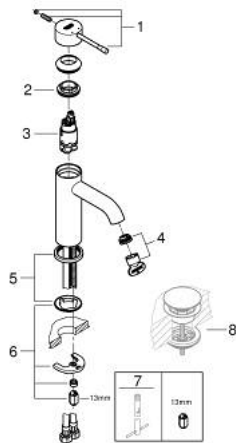

24 172 AL1 ESSENCE BASIN MIXER 1/2" S-SIZE

PRODUCT DESCRIPTION

- Tyc: brushed hard graphite
- single hole installation
- metal lever
- GROHE SilkMove 28 mm ceramic cartridge
- with temperature limiter
- GROHE LongLife finish
- GROHE EcoJoy - Less water, perfect flow
- maximum flow rate (at 3 bar): 5 l/min
- GROHE AquaGuide adjustable mousseur
- GROHE FastFixation Plus installation system
- smooth body
- flexible connection hoses

24 172 AL1 ESSENCE BASIN MIXER 1/2"
S-SIZE

SPARE PARTS

- 1: Lever (Spare part-nr. 46917AL0)
 - 2: Fitting ring (Spare part-nr. 46715000)
 - 3: Cartridge (Spare part-nr. 46580000)
 - 4: Mousseur (Spare part-nr. 48270000)
 - 5: Escutcheon (Spare part-nr. 48603AL0)
 - 6: Shank mounting kit (Spare part-nr. 46645000)
 - 7: Mounting wrench (Spare part-nr. 19017000)*
 - 8: Waste set with push-open plug (Spare part-nr. 65807AL0)*
- * Optional accessories