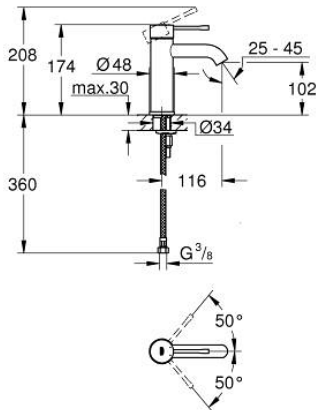

24 172 DA1 **ESSENCE BASIN MIXER 1/2"**
S-SIZE

PRODUCT DESCRIPTION

- Colour: warm sunset
- single hole installation
- metal lever
- GROHE SilkMove 28 mm ceramic cartridge
- with temperature limiter
- GROHE LongLife finish
- GROHE EcoJoy - less water, perfect flow
- maximum flow rate (at 3 bar): 5 l/min
- GROHE AquaGuide adjustable mousseur
- GROHE FastFixation Plus installation system
- smooth body
- flexible connection hoses

24 172 DA1 ESSENCE BASIN MIXER 1/2"
S-SIZE

SPARE PARTS

- 1: Lever (Spare part-nr. 46917DA0)
 - 2: retaining ring (Spare part-nr. 46715000)
 - 3: Cartridge (Spare part-nr. 46580000)
 - 4: Mousseur (Spare part-nr. 48270000)
 - 5: Escutcheon (Spare part-nr. 48603DA0)
 - 6: Shank mounting kit (Spare part-nr. 46645000)
 - 7: Mounting wrench (Spare part-nr. 19017000)*
 - 8: Waste set with push-open plug (Spare part-nr. 65807DA0)*
- * Optional accessories