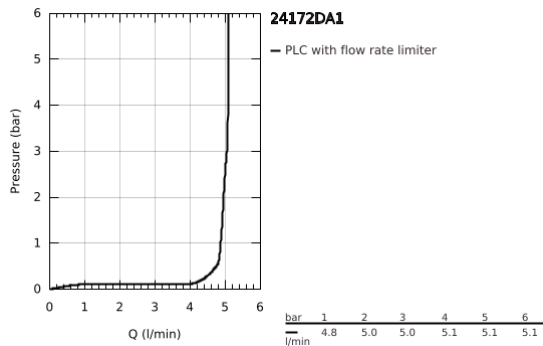

24 172 DA1 **ESSENCE BASIN MIXER 1/2"**
S-SIZE

PRODUCT DESCRIPTION

- Colour: warm sunset
- single hole installation
- metal lever
- GROHE SilkMove 28 mm ceramic cartridge
- with temperature limiter
- GROHE LongLife finish
- GROHE EcoJoy - less water, perfect flow
- maximum flow rate (at 3 bar): 5 l/min
- GROHE AquaGuide adjustable mousseur
- GROHE FastFixation Plus installation system
- smooth body
- flexible connection hoses

24 172 DA1 ESSENCE BASIN MIXER 1/2"
S-SIZE

SPARE PARTS

- 1: Lever (Spare part-nr. 46917DA0)
 - 2: retaining ring (Spare part-nr. 46715000)
 - 3: Cartridge (Spare part-nr. 46580000)
 - 4: Mousseur (Spare part-nr. 48270000)
 - 5: Escutcheon (Spare part-nr. 48603DA0)
 - 6: Shank mounting kit (Spare part-nr. 46645000)
 - 7: Mounting wrench (Spare part-nr. 19017000)*
 - 8: Waste set with push-open plug (Spare part-nr. 65807DA0)*
- * Optional accessories