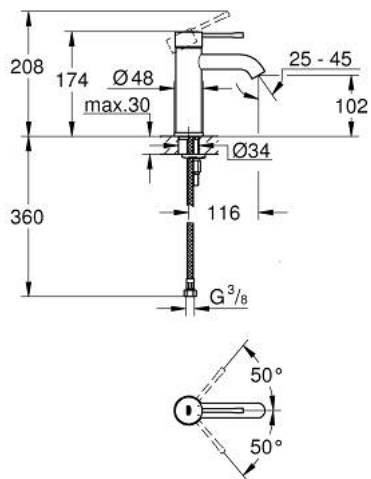

24 172 DA1 **ESSENCE BASIN MIXER 1/2"**
S-SIZE

PRODUCT DESCRIPTION

- Tyc: warm sunset
- single hole installation
- metal lever
- GROHE SilkMove 28 mm ceramic cartridge
- with temperature limiter
- GROHE LongLife finish
- GROHE EcoJoy - Less water, perfect flow
- maximum flow rate (at 3 bar): 5 l/min
- GROHE AquaGuide adjustable mousseur
- GROHE FastFixation Plus installation system
- smooth body
- flexible connection hoses

24 172 DA1 ESSENCE BASIN MIXER 1/2"
S-SIZE

SPARE PARTS

- 1: Lever (Spare part-nr. 46917DA0)
 - 2: Fitting ring (Spare part-nr. 46715000)
 - 3: Cartridge (Spare part-nr. 46580000)
 - 4: Mousseur (Spare part-nr. 48270000)
 - 5: Escutcheon (Spare part-nr. 48603DA0)
 - 6: Shank mounting kit (Spare part-nr. 46645000)
 - 7: Mounting wrench (Spare part-nr. 19017000)*
 - 8: Waste set with push-open plug (Spare part-nr. 65807DA0)*
- * Optional accessories