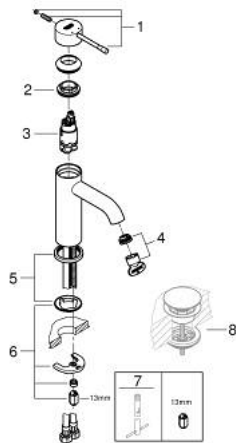

24 172 DC1 ESSENCE BASIN MIXER 1/2" S-SIZE

PRODUCT DESCRIPTION

- Tyc: supersteel
- single hole installation
- metal lever
- GROHE SilkMove 28 mm ceramic cartridge
- with temperature limiter
- GROHE LongLife finish
- GROHE EcoJoy - Less water, perfect flow
- maximum flow rate (at 3 bar): 5 l/min
- GROHE AquaGuide adjustable mousseur
- GROHE FastFixation Plus installation system
- smooth body
- flexible connection hoses

24 172 DC1 **ESSENCE BASIN MIXER 1/2"**
S-SIZE

SPARE PARTS

- 1: Lever (Spare part-nr. 46917DC0)
 - 2: Fitting ring (Spare part-nr. 46715000)
 - 3: Cartridge (Spare part-nr. 46580000)
 - 4: Mousseur (Spare part-nr. 48270000)
 - 5: Escutcheon (Spare part-nr. 48603DC0)
 - 6: Shank mounting kit (Spare part-nr. 46645000)
 - 7: Mounting wrench (Spare part-nr. 19017000)*
 - 8: Waste set with push-open plug (Spare part-nr. 65807DC0)*
- * Optional accessories