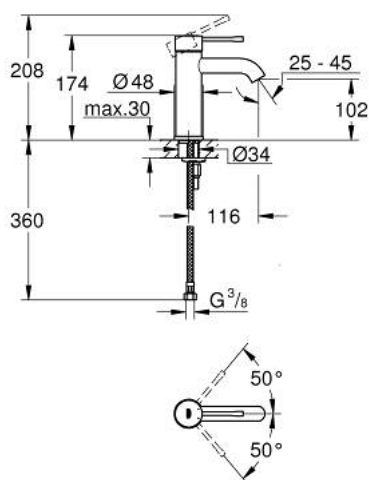

24 172 DC1 ESSENCE BASIN MIXER 1/2" S-SIZE

PRODUCT DESCRIPTION

- Tyc: supersteel
- single hole installation
- metal lever
- GROHE SilkMove 28 mm ceramic cartridge
- with temperature limiter
- GROHE LongLife finish
- GROHE EcoJoy - Less water, perfect flow
- maximum flow rate (at 3 bar): 5 l/min
- GROHE AquaGuide adjustable mousseur
- GROHE FastFixation Plus installation system
- smooth body
- flexible connection hoses

24 172 DC1 **ESSENCE BASIN MIXER 1/2"**
S-SIZE

SPARE PARTS

- 1: Lever (Spare part-nr. 46917DC0)
 - 2: Fitting ring (Spare part-nr. 46715000)
 - 3: Cartridge (Spare part-nr. 46580000)
 - 4: Mousseur (Spare part-nr. 48270000)
 - 5: Escutcheon (Spare part-nr. 48603DC0)
 - 6: Shank mounting kit (Spare part-nr. 46645000)
 - 7: Mounting wrench (Spare part-nr. 19017000)*
 - 8: Waste set with push-open plug (Spare part-nr. 65807DC0)*
- * Optional accessories