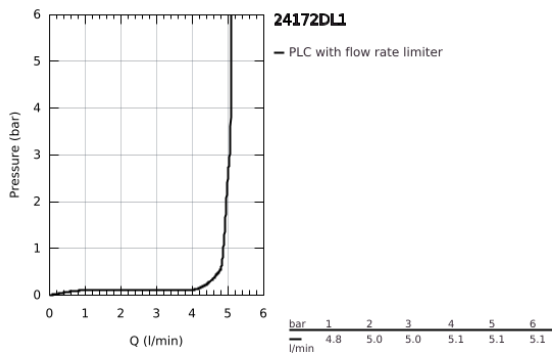

24 172 DL1 **ESSENCE BASIN MIXER 1/2"**
S-SIZE

PRODUCT DESCRIPTION

- Colour: brushed warm sunset
- single hole installation
- metal lever
- GROHE SilkMove 28 mm ceramic cartridge
- with temperature limiter
- GROHE LongLife finish
- GROHE EcoJoy - less water, perfect flow
- maximum flow rate (at 3 bar): 5 l/min
- GROHE AquaGuide adjustable mousseur
- GROHE FastFixation Plus installation system
- smooth body
- flexible connection hoses

24 172 DL1 ESSENCE BASIN MIXER 1/2" S-SIZE

SPARE PARTS

- 1: Lever (Spare part-nr. 46917DL0)
 - 2: retaining ring (Spare part-nr. 46715000)
 - 3: Cartridge (Spare part-nr. 46580000)
 - 4: Mousseur (Spare part-nr. 48270000)
 - 5: Escutcheon (Spare part-nr. 48603DL0)
 - 6: Shank mounting kit (Spare part-nr. 46645000)
 - 7: Mounting wrench (Spare part-nr. 19017000)*
 - 8: Waste set with push-open plug (Spare part-nr. 65807DL0)*
- * Optional accessories