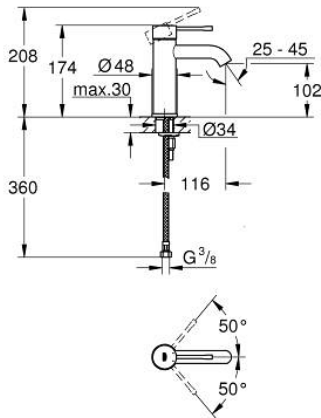

24 172 DL1 **ESSENCE BASIN MIXER 1/2"**
S-SIZE

PRODUCT DESCRIPTION

- Colour: brushed warm sunset
- single hole installation
- metal lever
- GROHE SilkMove 28 mm ceramic cartridge
- with temperature limiter
- GROHE LongLife finish
- GROHE EcoJoy - less water, perfect flow
- maximum flow rate (at 3 bar): 5 l/min
- GROHE AquaGuide adjustable mousseur
- GROHE FastFixation Plus installation system
- smooth body
- flexible connection hoses

24 172 DL1 ESSENCE BASIN MIXER 1/2" S-SIZE

SPARE PARTS

- 1: Lever (Spare part-nr. 46917DL0)
 - 2: retaining ring (Spare part-nr. 46715000)
 - 3: Cartridge (Spare part-nr. 46580000)
 - 4: Mousseur (Spare part-nr. 48270000)
 - 5: Escutcheon (Spare part-nr. 48603DL0)
 - 6: Shank mounting kit (Spare part-nr. 46645000)
 - 7: Mounting wrench (Spare part-nr. 19017000)*
 - 8: Waste set with push-open plug (Spare part-nr. 65807DL0)*
- * Optional accessories