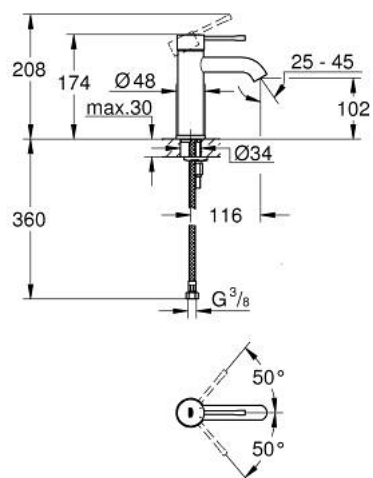

24 172 DL1 **ESSENCE BASIN MIXER 1/2"**
S-SIZE

PRODUCT DESCRIPTION

- Tyc: brushed warm sunset
- single hole installation
- metal lever
- GROHE SilkMove 28 mm ceramic cartridge
- with temperature limiter
- GROHE LongLife finish
- GROHE EcoJoy - Less water, perfect flow
- maximum flow rate (at 3 bar): 5 l/min
- GROHE AquaGuide adjustable mousseur
- GROHE FastFixation Plus installation system
- smooth body
- flexible connection hoses

24 172 DL1 **ESSENCE BASIN MIXER 1/2"**
S-SIZE

SPARE PARTS

- 1: Lever (Spare part-nr. 46917DL0)
 - 2: Fitting ring (Spare part-nr. 46715000)
 - 3: Cartridge (Spare part-nr. 46580000)
 - 4: Mousseur (Spare part-nr. 48270000)
 - 5: Escutcheon (Spare part-nr. 48603DL0)
 - 6: Shank mounting kit (Spare part-nr. 46645000)
 - 7: Mounting wrench (Spare part-nr. 19017000)*
 - 8: Waste set with push-open plug (Spare part-nr. 65807DL0)*
- * Optional accessories