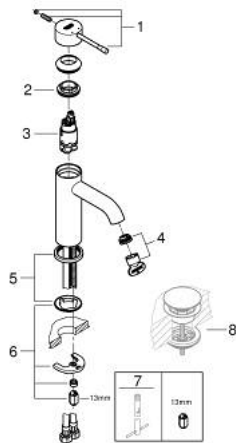

24 172 DL1 **ESSENCE BASIN MIXER 1/2"**
S-SIZE

PRODUCT DESCRIPTION

- Tyc: brushed warm sunset
- single hole installation
- metal lever
- GROHE SilkMove 28 mm ceramic cartridge
- with temperature limiter
- GROHE LongLife finish
- GROHE EcoJoy - Less water, perfect flow
- maximum flow rate (at 3 bar): 5 l/min
- GROHE AquaGuide adjustable mousseur
- GROHE FastFixation Plus installation system
- smooth body
- flexible connection hoses

24 172 DL1 **ESSENCE BASIN MIXER 1/2"**
S-SIZE

SPARE PARTS

- 1: Lever (Spare part-nr. 46917DL0)
 - 2: Fitting ring (Spare part-nr. 46715000)
 - 3: Cartridge (Spare part-nr. 46580000)
 - 4: Mousseur (Spare part-nr. 48270000)
 - 5: Escutcheon (Spare part-nr. 48603DL0)
 - 6: Shank mounting kit (Spare part-nr. 46645000)
 - 7: Mounting wrench (Spare part-nr. 19017000)*
 - 8: Waste set with push-open plug (Spare part-nr. 65807DL0)*
- * Optional accessories