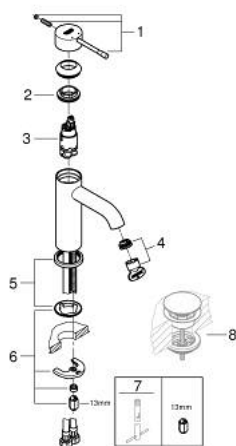

24 172 GL1 **ESSENCE BASIN MIXER 1/2"**
S-SIZE

PRODUCT DESCRIPTION

- Colour: cool sunrise
- single hole installation
- metal lever
- GROHE SilkMove 28 mm ceramic cartridge
- with temperature limiter
- GROHE LongLife finish
- GROHE EcoJoy - less water, perfect flow
- maximum flow rate (at 3 bar): 5 l/min
- GROHE AquaGuide adjustable mousseur
- GROHE FastFixation Plus installation system
- smooth body
- flexible connection hoses

24 172 GL1 ESSENCE BASIN MIXER 1/2" S-SIZE

SPARE PARTS

- 1: Lever (Spare part-nr. 46917GL0)
 - 2: retaining ring (Spare part-nr. 46715000)
 - 3: Cartridge (Spare part-nr. 46580000)
 - 4: Mousseur (Spare part-nr. 48270000)
 - 5: Escutcheon (Spare part-nr. 48603GL0)
 - 6: Shank mounting kit (Spare part-nr. 46645000)
 - 7: Mounting wrench (Spare part-nr. 19017000)*
 - 8: Waste set with push-open plug (Spare part-nr. 65807GL0)*
- * Optional accessories