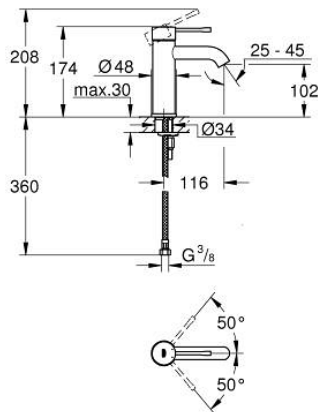

24 172 GL1 **ESSENCE BASIN MIXER 1/2"**
S-SIZE

PRODUCT DESCRIPTION

- Colour: cool sunrise
- single hole installation
- metal lever
- GROHE SilkMove 28 mm ceramic cartridge
- with temperature limiter
- GROHE LongLife finish
- GROHE EcoJoy - less water, perfect flow
- maximum flow rate (at 3 bar): 5 l/min
- GROHE AquaGuide adjustable mousseur
- GROHE FastFixation Plus installation system
- smooth body
- flexible connection hoses

24 172 GL1 ESSENCE BASIN MIXER 1/2" S-SIZE

SPARE PARTS

- 1: Lever (Spare part-nr. 46917GL0)
 - 2: retaining ring (Spare part-nr. 46715000)
 - 3: Cartridge (Spare part-nr. 46580000)
 - 4: Mousseur (Spare part-nr. 48270000)
 - 5: Escutcheon (Spare part-nr. 48603GL0)
 - 6: Shank mounting kit (Spare part-nr. 46645000)
 - 7: Mounting wrench (Spare part-nr. 19017000)*
 - 8: Waste set with push-open plug (Spare part-nr. 65807GL0)*
- * Optional accessories