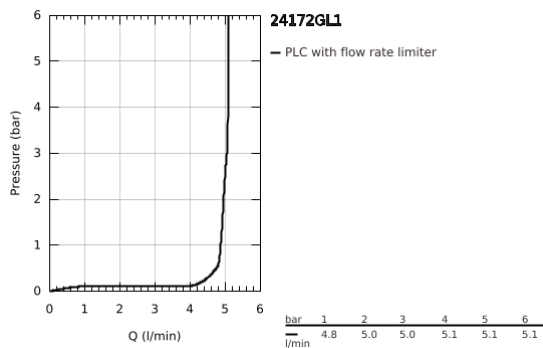

24 172 GL1 **ESSENCE BASIN MIXER 1/2"**
S-SIZE

PRODUCT DESCRIPTION

- Colour: cool sunrise
- single hole installation
- metal lever
- GROHE SilkMove 28 mm ceramic cartridge
- with temperature limiter
- GROHE LongLife finish
- GROHE EcoJoy - less water, perfect flow
- maximum flow rate (at 3 bar): 5 l/min
- GROHE AquaGuide adjustable mousseur
- GROHE FastFixation Plus installation system
- smooth body
- flexible connection hoses

24 172 GL1 ESSENCE BASIN MIXER 1/2" S-SIZE

SPARE PARTS

- 1: Lever (Spare part-nr. 46917GL0)
 - 2: retaining ring (Spare part-nr. 46715000)
 - 3: Cartridge (Spare part-nr. 46580000)
 - 4: Mousseur (Spare part-nr. 48270000)
 - 5: Escutcheon (Spare part-nr. 48603GL0)
 - 6: Shank mounting kit (Spare part-nr. 46645000)
 - 7: Mounting wrench (Spare part-nr. 19017000)*
 - 8: Waste set with push-open plug (Spare part-nr. 65807GL0)*
- * Optional accessories