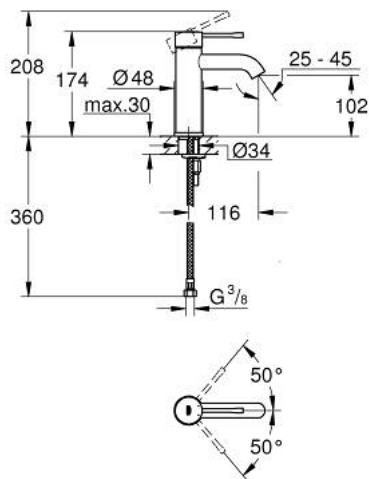

24 172 GL1 ESSENCE BASIN MIXER 1/2" S-SIZE

PRODUCT DESCRIPTION

- Tyc: cool sunrise
- single hole installation
- metal lever
- GROHE SilkMove 28 mm ceramic cartridge
- with temperature limiter
- GROHE LongLife finish
- GROHE EcoJoy - Less water, perfect flow
- maximum flow rate (at 3 bar): 5 l/min
- GROHE AquaGuide adjustable mousseur
- GROHE FastFixation Plus installation system
- smooth body
- flexible connection hoses

24 172 GL1 **ESSENCE BASIN MIXER 1/2"**
S-SIZE

SPARE PARTS

- 1: Lever (Spare part-nr. 46917GL0)
 - 2: Fitting ring (Spare part-nr. 46715000)
 - 3: Cartridge (Spare part-nr. 46580000)
 - 4: Mousseur (Spare part-nr. 48270000)
 - 5: Escutcheon (Spare part-nr. 48603GL0)
 - 6: Shank mounting kit (Spare part-nr. 46645000)
 - 7: Mounting wrench (Spare part-nr. 19017000)*
 - 8: Waste set with push-open plug (Spare part-nr. 65807GL0)*
- * Optional accessories