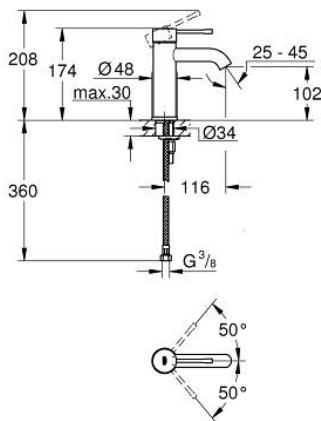

24 172 GN1 **ESSENCE BASIN MIXER 1/2"**
S-SIZE

PRODUCT DESCRIPTION

- Colour: brushed cool sunrise
- single hole installation
- metal lever
- GROHE SilkMove 28 mm ceramic cartridge
- with temperature limiter
- GROHE LongLife finish
- GROHE EcoJoy - less water, perfect flow
- maximum flow rate (at 3 bar): 5 l/min
- GROHE AquaGuide adjustable mousseur
- GROHE FastFixation Plus installation system
- smooth body
- flexible connection hoses

24 172 GN1 ESSENCE BASIN MIXER 1/2" S-SIZE

SPARE PARTS

- 1: Lever (Spare part-nr. 46917GN0)
 - 2: retaining ring (Spare part-nr. 46715000)
 - 3: Cartridge (Spare part-nr. 46580000)
 - 4: Mousseur (Spare part-nr. 48270000)
 - 5: Escutcheon (Spare part-nr. 48603GN0)
 - 6: Shank mounting kit (Spare part-nr. 46645000)
 - 7: Mounting wrench (Spare part-nr. 19017000)*
 - 8: Waste set with push-open plug (Spare part-nr. 65807GN0)*
- * Optional accessories