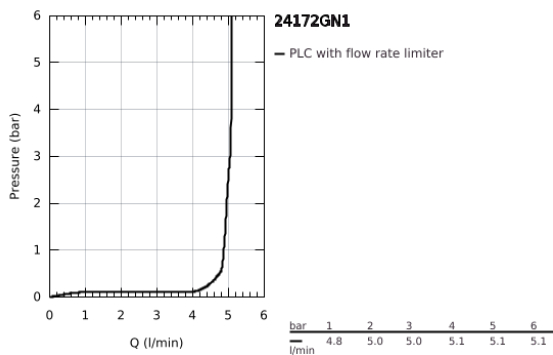

24 172 GN1 **ESSENCE BASIN MIXER 1/2"**
S-SIZE

PRODUCT DESCRIPTION

- Colour: brushed cool sunrise
- single hole installation
- metal lever
- GROHE SilkMove 28 mm ceramic cartridge
- with temperature limiter
- GROHE LongLife finish
- GROHE EcoJoy - less water, perfect flow
- maximum flow rate (at 3 bar): 5 l/min
- GROHE AquaGuide adjustable mousseur
- GROHE FastFixation Plus installation system
- smooth body
- flexible connection hoses

24 172 GN1 ESSENCE BASIN MIXER 1/2" S-SIZE

SPARE PARTS

- 1: Lever (Spare part-nr. 46917GN0)
 - 2: retaining ring (Spare part-nr. 46715000)
 - 3: Cartridge (Spare part-nr. 46580000)
 - 4: Mousseur (Spare part-nr. 48270000)
 - 5: Escutcheon (Spare part-nr. 48603GN0)
 - 6: Shank mounting kit (Spare part-nr. 46645000)
 - 7: Mounting wrench (Spare part-nr. 19017000)*
 - 8: Waste set with push-open plug (Spare part-nr. 65807GN0)*
- * Optional accessories