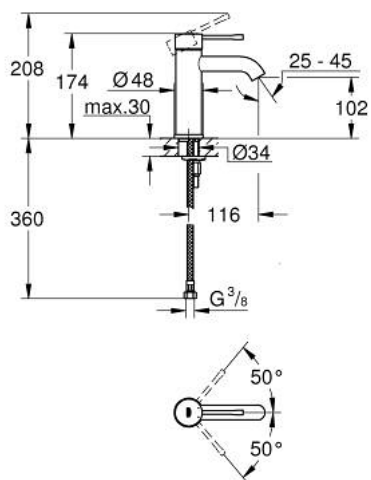

24 172 GN1 ESSENCE BASIN MIXER 1/2" S-SIZE

PRODUCT DESCRIPTION

- Tyc: brushed cool sunrise
- single hole installation
- metal lever
- GROHE SilkMove 28 mm ceramic cartridge
- with temperature limiter
- GROHE LongLife finish
- GROHE EcoJoy - Less water, perfect flow
- maximum flow rate (at 3 bar): 5 l/min
- GROHE AquaGuide adjustable mousseur
- GROHE FastFixation Plus installation system
- smooth body
- flexible connection hoses

24 172 GN1 **ESSENCE BASIN MIXER 1/2"**
S-SIZE

SPARE PARTS

- 1: Lever (Spare part-nr. 46917GN0)
 - 2: Fitting ring (Spare part-nr. 46715000)
 - 3: Cartridge (Spare part-nr. 46580000)
 - 4: Mousseur (Spare part-nr. 48270000)
 - 5: Escutcheon (Spare part-nr. 48603GN0)
 - 6: Shank mounting kit (Spare part-nr. 46645000)
 - 7: Mounting wrench (Spare part-nr. 19017000)*
 - 8: Waste set with push-open plug (Spare part-nr. 65807GN0)*
- * Optional accessories