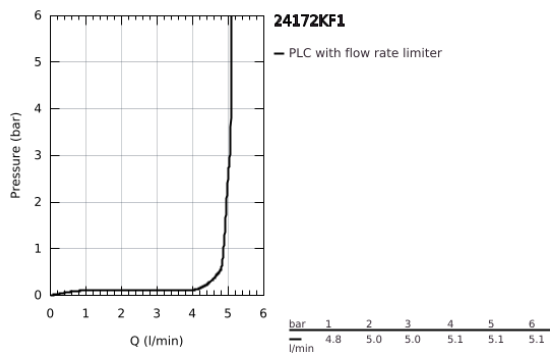

24 172 KF1 **ESSENCE BASIN MIXER 1/2"**
S-SIZE

PRODUCT DESCRIPTION

- Colour: phantom black
- single hole installation
- metal lever
- GROHE SilkMove 28 mm ceramic cartridge
- with temperature limiter
- GROHE EcoJoy - less water, perfect flow
- maximum flow rate (at 3 bar): 5 l/min
- GROHE AquaGuide adjustable mousseur
- GROHE FastFixation Plus installation system
- smooth body
- flexible connection hoses
- professional exclusive

24 172 KF1 ESSENCE BASIN MIXER 1/2"
S-SIZE

SPARE PARTS

- 1: Lever (Spare part-nr. 46917KF0)
 - 2: retaining ring (Spare part-nr. 46715000)
 - 3: Cartridge (Spare part-nr. 46580000)
 - 4: Mousseur (Spare part-nr. 48270000)
 - 5: Escutcheon (Spare part-nr. 48603KF0)
 - 6: Shank mounting kit (Spare part-nr. 46645000)
 - 7: Mounting wrench (Spare part-nr. 19017000)*
 - 8: Waste set with push-open plug (Spare part-nr. 65807KF0)*
- * Optional accessories