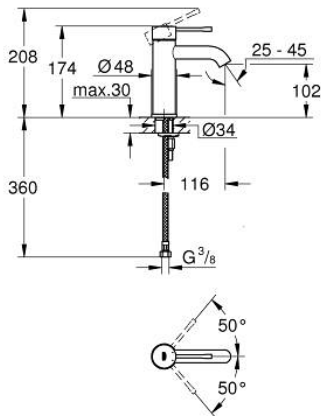

24 172 KF1 **ESSENCE BASIN MIXER 1/2"**
S-SIZE

PRODUCT DESCRIPTION

- Colour: phantom black
- single hole installation
- metal lever
- GROHE SilkMove 28 mm ceramic cartridge
- with temperature limiter
- GROHE EcoJoy - less water, perfect flow
- maximum flow rate (at 3 bar): 5 l/min
- GROHE AquaGuide adjustable mousseur
- GROHE FastFixation Plus installation system
- smooth body
- flexible connection hoses
- professional exclusive

24 172 KF1 ESSENCE BASIN MIXER 1/2"
S-SIZE

SPARE PARTS

- 1: Lever (Spare part-nr. 46917KF0)
 - 2: retaining ring (Spare part-nr. 46715000)
 - 3: Cartridge (Spare part-nr. 46580000)
 - 4: Mousseur (Spare part-nr. 48270000)
 - 5: Escutcheon (Spare part-nr. 48603KF0)
 - 6: Shank mounting kit (Spare part-nr. 46645000)
 - 7: Mounting wrench (Spare part-nr. 19017000)*
 - 8: Waste set with push-open plug (Spare part-nr. 65807KF0)*
- * Optional accessories