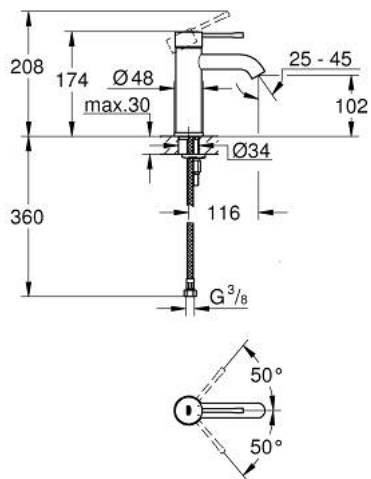

24 172 KF1 **ESSENCE BASIN MIXER 1/2"**
S-SIZE

PRODUCT DESCRIPTION

- Tyc: phantom black
- single hole installation
- metal lever
- GROHE SilkMove 28 mm ceramic cartridge
- with temperature limiter
- GROHE EcoJoy - Less water, perfect flow
- maximum flow rate (at 3 bar): 5 l/min
- GROHE AquaGuide adjustable mousseur
- GROHE FastFixation Plus installation system
- smooth body
- flexible connection hoses
- professional exclusive

24 172 KF1 ESSENCE BASIN MIXER 1/2"
S-SIZE

SPARE PARTS

- 1: Lever (Spare part-nr. 46917KF0)
 - 2: Fitting ring (Spare part-nr. 46715000)
 - 3: Cartridge (Spare part-nr. 46580000)
 - 4: Mousseur (Spare part-nr. 48270000)
 - 5: Escutcheon (Spare part-nr. 48603KF0)
 - 6: Shank mounting kit (Spare part-nr. 46645000)
 - 7: Mounting wrench (Spare part-nr. 19017000)*
 - 8: Waste set with push-open plug (Spare part-nr. 65807KF0)*
- * Optional accessories