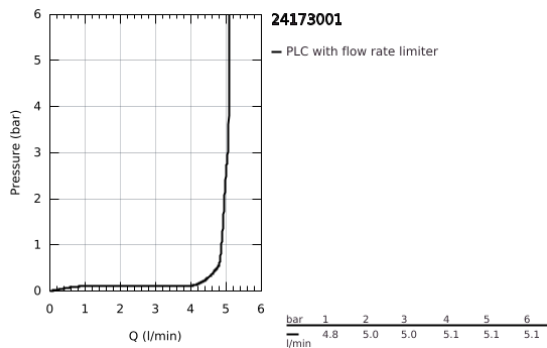

24 173 001 **ESSENCE BASIN MIXER 1/2"**
M-SIZE

PRODUCT DESCRIPTION

- Colour: chrome
- single hole installation
- metal lever
- GROHE SilkMove 28 mm ceramic cartridge
- with temperature limiter
- GROHE LongLife finish
- GROHE EcoJoy - less water, perfect flow
- maximum flow rate (at 3 bar): 5 l/min
- GROHE AquaGuide adjustable mousseur
- GROHE FastFixation Plus installation system
- swivel spout with mousseur and stop limiter
- adjustable swivel area 0° / 150° / 360°
- pop-up waste set 1 1/4"
- flexible connection hoses
- min. recommended pressure 1.0 bar
- professional exclusive

24 173 001 **ESSENCE BASIN MIXER 1/2"**
M-SIZE

SPARE PARTS

- 1: Lever (Spare part-nr. 46919000)
 - 2: Cartridge (Spare part-nr. 46580000)
 - 3: screw ring (Spare part-nr. 48591000)
 - 4: Tubular spout (Spare part-nr. 13373000)
 - 4.1: Mousseur (Spare part-nr. 48270000)
 - 4.2: Sealing washer (Spare part-nr. 0128500M)
 - 4.3: Safety ring (Spare part-nr. 4826600M)
 - 5: Pop-up rod (Spare part-nr. 46739000)
 - 6: Escutcheon (Spare part-nr. 48603000)
 - 7: Shank mounting kit (Spare part-nr. 46645000)
 - 8: Waste set 1 1/4" (Spare part-nr. 28910000)
 - 8.1: Plug (Spare part-nr. 07182000)
 - 8.2: Eccentric rod (Spare part-nr. 07052000)
 - 9: Connection hose (Spare part-nr. 46255000)
 - 10: Mounting wrench (Spare part-nr. 19017000)*
 - 11: Eccentric rod (Spare part-nr. 07341000)*
- * Optional accessories