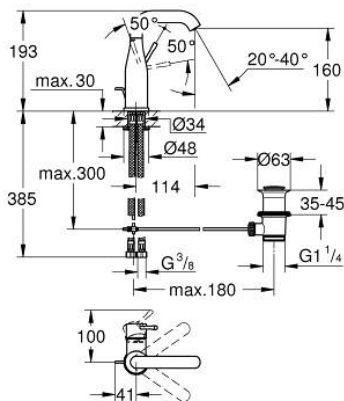

24 173 001 **ESSENCE BASIN MIXER 1/2"**
M-SIZE

PRODUCT DESCRIPTION

- Colour: chrome
- single hole installation
- metal lever
- GROHE SilkMove 28 mm ceramic cartridge
- with temperature limiter
- GROHE LongLife finish
- GROHE EcoJoy - less water, perfect flow
- maximum flow rate (at 3 bar): 5 l/min
- GROHE AquaGuide adjustable mousseur
- GROHE FastFixation Plus installation system
- swivel spout with mousseur and stop limiter
- adjustable swivel area 0° / 150° / 360°
- pop-up waste set 1 1/4"
- flexible connection hoses
- min. recommended pressure 1.0 bar
- professional exclusive

24 173 001 **ESSENCE BASIN MIXER 1/2"**
M-SIZE

SPARE PARTS

- 1: Lever (Spare part-nr. 46919000)
 - 2: Cartridge (Spare part-nr. 46580000)
 - 3: screw ring (Spare part-nr. 48591000)
 - 4: Tubular spout (Spare part-nr. 13373000)
 - 4.1: Mousseur (Spare part-nr. 48270000)
 - 4.2: Sealing washer (Spare part-nr. 0128500M)
 - 4.3: Safety ring (Spare part-nr. 4826600M)
 - 5: Pop-up rod (Spare part-nr. 46739000)
 - 6: Escutcheon (Spare part-nr. 48603000)
 - 7: Shank mounting kit (Spare part-nr. 46645000)
 - 8: Waste set 1 1/4" (Spare part-nr. 28910000)
 - 8.1: Plug (Spare part-nr. 07182000)
 - 8.2: Eccentric rod (Spare part-nr. 07052000)
 - 9: Connection hose (Spare part-nr. 46255000)
 - 10: Mounting wrench (Spare part-nr. 19017000)*
 - 11: Eccentric rod (Spare part-nr. 07341000)*
- * Optional accessories