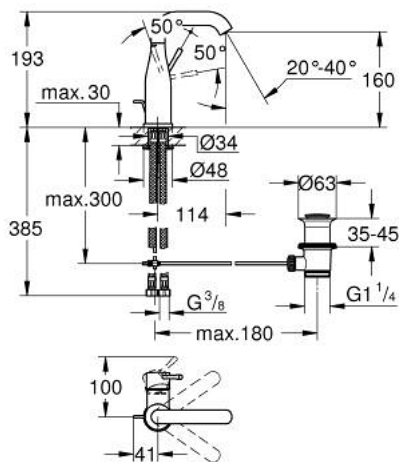

24 173 001 **ESSENCE BASIN MIXER 1/2"**
M-SIZE

PRODUCT DESCRIPTION

- Tyc: Chrome
- single hole installation
- metal lever
- GROHE SilkMove 28 mm ceramic cartridge
- with temperature limiter
- GROHE LongLife finish
- GROHE EcoJoy - Less water, perfect flow
- maximum flow rate (at 3 bar): 5 l/min
- GROHE AquaGuide adjustable mousseur
- GROHE FastFixation Plus installation system
- swivel spout with mousseur and stop limiter
- adjustable swivel area 0° / 150° / 360°
- pop-up waste set 1 1/4"
- flexible connection hoses
- min. recommended pressure 1.0 bar
- professional exclusive

24 173 001 **ESSENCE BASIN MIXER 1/2"**
M-SIZE

SPARE PARTS

- 1: Lever (Spare part-nr. 46919000)
 - 2: Cartridge (Spare part-nr. 46580000)
 - 3: screw ring (Spare part-nr. 48591000)
 - 4: Tubular spout (Spare part-nr. 13373000)
 - 4.1: Mousseur (Spare part-nr. 48270000)
 - 4.2: Sealing washer (Spare part-nr. 0128500M)
 - 4.3: Safety ring (Spare part-nr. 4826600M)
 - 5: Pop-up rod (Spare part-nr. 46739000)
 - 6: Escutcheon (Spare part-nr. 48603000)
 - 7: Shank mounting kit (Spare part-nr. 46645000)
 - 8: Waste set 1 1/4" (Spare part-nr. 28910000)
 - 8.1: Plug (Spare part-nr. 07182000)
 - 8.2: Eccentric rod (Spare part-nr. 07052000)
 - 9: Connection hose (Spare part-nr. 46255000)
 - 10: Mounting wrench (Spare part-nr. 19017000)*
 - 11: Eccentric rod (Spare part-nr. 07341000)*
- * Optional accessories