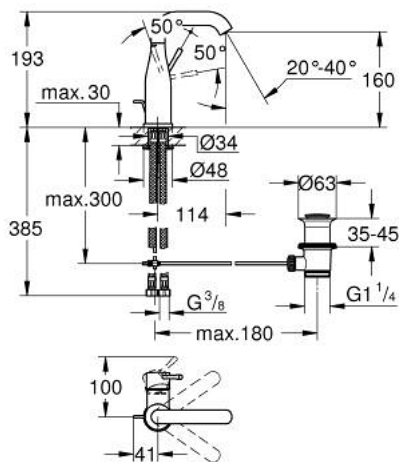

24 173 001 **ESSENCE BASIN MIXER 1/2"**  
**M-SIZE**

**PRODUCT DESCRIPTION**

- Tyc: Chrome
- single hole installation
- metal lever
- GROHE SilkMove 28 mm ceramic cartridge
- with temperature limiter
- GROHE LongLife finish
- GROHE EcoJoy - Less water, perfect flow
- maximum flow rate (at 3 bar): 5 l/min
- GROHE AquaGuide adjustable mousseur
- GROHE FastFixation Plus installation system
- swivel spout with mousseur and stop limiter
- adjustable swivel area 0° / 150° / 360°
- pop-up waste set 1 1/4"
- flexible connection hoses
- min. recommended pressure 1.0 bar
- professional exclusive
- replaces Essence basin mixer 23 462 xx1

24 173 001 **ESSENCE BASIN MIXER 1/2"**  
**M-SIZE**

**SPARE PARTS**

- 1: Lever (Spare part-nr. 46919000)
  - 2: Cartridge (Spare part-nr. 46580000)
  - 3: screw ring (Spare part-nr. 48591000)
  - 4: Tubular spout (Spare part-nr. 13373000)
  - 4.1: Mousseur (Spare part-nr. 48270000)
  - 4.2: Sealing washer (Spare part-nr. 0128500M)
  - 4.3: Safety ring (Spare part-nr. 4826600M)
  - 5: Pop-up rod (Spare part-nr. 46739000)
  - 6: Escutcheon (Spare part-nr. 48603000)
  - 7: Shank mounting kit (Spare part-nr. 46645000)
  - 8: Waste set 1 1/4" (Spare part-nr. 28910000)
  - 8.1: Plug (Spare part-nr. 07182000)
  - 8.2: Eccentric rod (Spare part-nr. 07052000)
  - 9: Connection hose (Spare part-nr. 46255000)
  - 10: Mounting wrench (Spare part-nr. 19017000)\*
  - 11: Eccentric rod (Spare part-nr. 07341000)\*
- \* Optional accessories