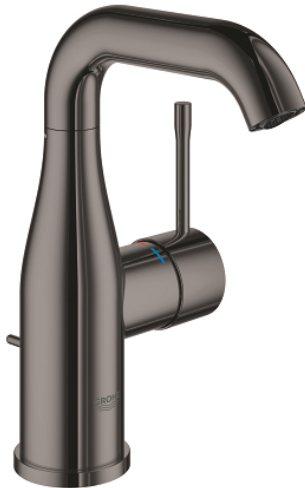

24 173 A01 ESSENCE BASIN MIXER 1/2"  
M-SIZE

**PRODUCT DESCRIPTION**

- Colour: hard graphite
- single hole installation
- metal lever
- GROHE SilkMove 28 mm ceramic cartridge
- with temperature limiter
- GROHE LongLife finish
- GROHE EcoJoy - less water, perfect flow
- maximum flow rate (at 3 bar): 5 l/min
- GROHE AquaGuide adjustable mousseur
- GROHE FastFixation Plus installation system
- swivel spout with mousseur and stop limiter
- adjustable swivel area 0° / 150° / 360°
- pop-up waste set 1 1/4"
- flexible connection hoses
- min. recommended pressure 1.0 bar
- professional exclusive

24 173 A01 **ESSENCE BASIN MIXER 1/2"**  
**M-SIZE**

**SPARE PARTS**

- 1: Lever (Spare part-nr. 46919A00)
  - 2: Cartridge (Spare part-nr. 46580000)
  - 3: screw ring (Spare part-nr. 48591000)
  - 4: Tubular spout (Spare part-nr. 13373A00)
  - 4.1: Mousseur (Spare part-nr. 48270000)
  - 4.2: Sealing washer (Spare part-nr. 0128500M)
  - 4.3: Safety ring (Spare part-nr. 4826600M)
  - 5: Pop-up rod (Spare part-nr. 46739A00)
  - 6: Escutcheon (Spare part-nr. 48603A00)
  - 7: Shank mounting kit (Spare part-nr. 46645000)
  - 8: Waste set 1 1/4" (Spare part-nr. 28910A00)
  - 8.1: Plug (Spare part-nr. 07182A00)
  - 8.2: Eccentric rod (Spare part-nr. 07052000)
  - 9: Connection hose (Spare part-nr. 46255000)
  - 10: Mounting wrench (Spare part-nr. 19017000)\*
  - 11: Eccentric rod (Spare part-nr. 07341000)\*
- \* Optional accessories