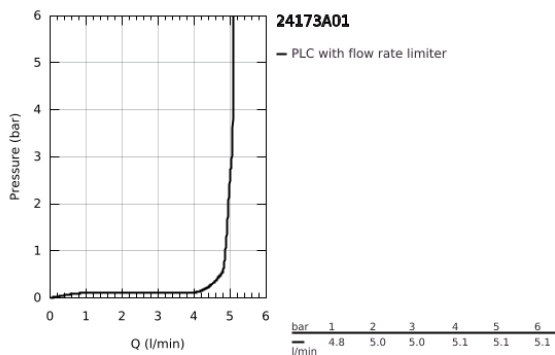

24 173 A01 ESSENCE BASIN MIXER 1/2"  
M-SIZE

**PRODUCT DESCRIPTION**

- Colour: hard graphite
- single hole installation
- metal lever
- GROHE SilkMove 28 mm ceramic cartridge
- with temperature limiter
- GROHE LongLife finish
- GROHE EcoJoy - less water, perfect flow
- maximum flow rate (at 3 bar): 5 l/min
- GROHE AquaGuide adjustable mousseur
- GROHE FastFixation Plus installation system
- swivel spout with mousseur and stop limiter
- adjustable swivel area 0° / 150° / 360°
- pop-up waste set 1 1/4"
- flexible connection hoses
- min. recommended pressure 1.0 bar
- professional exclusive

24 173 A01 **ESSENCE BASIN MIXER 1/2"**  
**M-SIZE**

**SPARE PARTS**

- 1: Lever (Spare part-nr. 46919A00)
  - 2: Cartridge (Spare part-nr. 46580000)
  - 3: screw ring (Spare part-nr. 48591000)
  - 4: Tubular spout (Spare part-nr. 13373A00)
  - 4.1: Mousseur (Spare part-nr. 48270000)
  - 4.2: Sealing washer (Spare part-nr. 0128500M)
  - 4.3: Safety ring (Spare part-nr. 4826600M)
  - 5: Pop-up rod (Spare part-nr. 46739A00)
  - 6: Escutcheon (Spare part-nr. 48603A00)
  - 7: Shank mounting kit (Spare part-nr. 46645000)
  - 8: Waste set 1 1/4" (Spare part-nr. 28910A00)
  - 8.1: Plug (Spare part-nr. 07182A00)
  - 8.2: Eccentric rod (Spare part-nr. 07052000)
  - 9: Connection hose (Spare part-nr. 46255000)
  - 10: Mounting wrench (Spare part-nr. 19017000)\*
  - 11: Eccentric rod (Spare part-nr. 07341000)\*
- \* Optional accessories