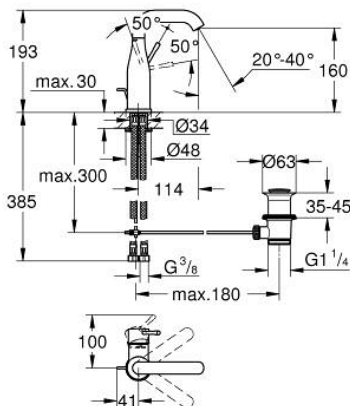

24 173 A01 ESSENCE BASIN MIXER 1/2"  
M-SIZE

**PRODUCT DESCRIPTION**

- Colour: hard graphite
- single hole installation
- metal lever
- GROHE SilkMove 28 mm ceramic cartridge
- with temperature limiter
- GROHE LongLife finish
- GROHE EcoJoy - less water, perfect flow
- maximum flow rate (at 3 bar): 5 l/min
- GROHE AquaGuide adjustable mousseur
- GROHE FastFixation Plus installation system
- swivel spout with mousseur and stop limiter
- adjustable swivel area 0° / 150° / 360°
- pop-up waste set 1 1/4"
- flexible connection hoses
- min. recommended pressure 1.0 bar
- professional exclusive

24 173 A01 **ESSENCE BASIN MIXER 1/2"**  
**M-SIZE**

**SPARE PARTS**

- 1: Lever (Spare part-nr. 46919A00)
  - 2: Cartridge (Spare part-nr. 46580000)
  - 3: screw ring (Spare part-nr. 48591000)
  - 4: Tubular spout (Spare part-nr. 13373A00)
  - 4.1: Mousseur (Spare part-nr. 48270000)
  - 4.2: Sealing washer (Spare part-nr. 0128500M)
  - 4.3: Safety ring (Spare part-nr. 4826600M)
  - 5: Pop-up rod (Spare part-nr. 46739A00)
  - 6: Escutcheon (Spare part-nr. 48603A00)
  - 7: Shank mounting kit (Spare part-nr. 46645000)
  - 8: Waste set 1 1/4" (Spare part-nr. 28910A00)
  - 8.1: Plug (Spare part-nr. 07182A00)
  - 8.2: Eccentric rod (Spare part-nr. 07052000)
  - 9: Connection hose (Spare part-nr. 46255000)
  - 10: Mounting wrench (Spare part-nr. 19017000)\*
  - 11: Eccentric rod (Spare part-nr. 07341000)\*
- \* Optional accessories