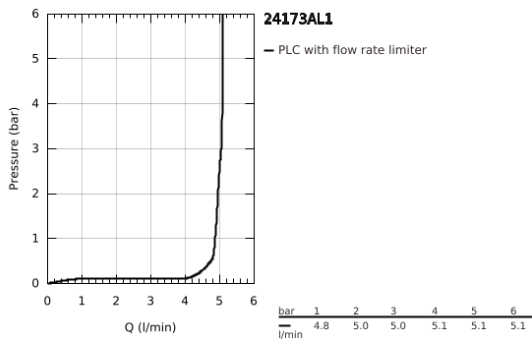

24 173 AL1 ESSENCE BASIN MIXER 1/2"  
M-SIZE

**PRODUCT DESCRIPTION**

- Colour: brushed hard graphite
- single hole installation
- metal lever
- GROHE SilkMove 28 mm ceramic cartridge
- with temperature limiter
- GROHE LongLife finish
- GROHE EcoJoy - less water, perfect flow
- maximum flow rate (at 3 bar): 5 l/min
- GROHE AquaGuide adjustable mousseur
- GROHE FastFixation Plus installation system
- swivel spout with mousseur and stop limiter
- adjustable swivel area 0° / 150° / 360°
- pop-up waste set 1 1/4"
- flexible connection hoses
- min. recommended pressure 1.0 bar
- professional exclusive

## 24 173 AL1 ESSENCE BASIN MIXER 1/2" M-SIZE