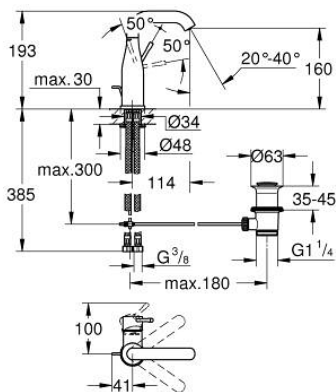

24 173 AL1 ESSENCE BASIN MIXER 1/2"  
M-SIZE

**PRODUCT DESCRIPTION**

- Colour: brushed hard graphite
- single hole installation
- metal lever
- GROHE SilkMove 28 mm ceramic cartridge
- with temperature limiter
- GROHE LongLife finish
- GROHE EcoJoy - less water, perfect flow
- maximum flow rate (at 3 bar): 5 l/min
- GROHE AquaGuide adjustable mousseur
- GROHE FastFixation Plus installation system
- swivel spout with mousseur and stop limiter
- adjustable swivel area 0° / 150° / 360°
- pop-up waste set 1 1/4"
- flexible connection hoses
- min. recommended pressure 1.0 bar
- professional exclusive

## 24 173 AL1 ESSENCE BASIN MIXER 1/2" M-SIZE

### SPARE PARTS

- 1: Lever (Spare part-nr. 46919AL0)
  - 2: Cartridge (Spare part-nr. 46580000)
  - 3: screw ring (Spare part-nr. 48591000)
  - 4: Tubular spout (Spare part-nr. 13373AL0)
  - 4.1: Mousseur (Spare part-nr. 48270000)
  - 4.2: Sealing washer (Spare part-nr. 0128500M)
  - 4.3: Safety ring (Spare part-nr. 4826600M)
  - 5: Pop-up rod (Spare part-nr. 46739AL0)
  - 6: Escutcheon (Spare part-nr. 48603AL0)
  - 7: Shank mounting kit (Spare part-nr. 46645000)
  - 8: Waste set 1 1/4" (Spare part-nr. 28910AL0)
  - 8.1: Plug (Spare part-nr. 07182AL0)
  - 8.2: Eccentric rod (Spare part-nr. 07052000)
  - 9: Connection hose (Spare part-nr. 46255000)
  - 10: Mounting wrench (Spare part-nr. 19017000)\*
  - 11: Eccentric rod (Spare part-nr. 07341000)\*
- \* Optional accessories