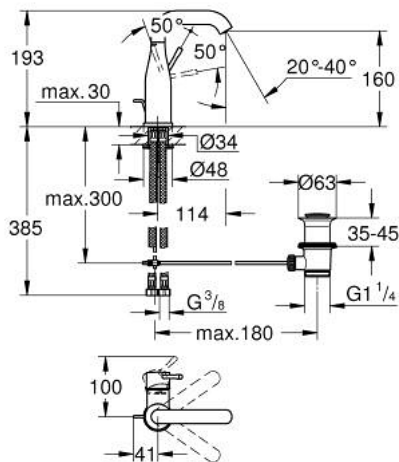

24 173 AL1 ESSENCE BASIN MIXER 1/2" M-SIZE

PRODUCT DESCRIPTION

- Tyc: brushed hard graphite
- single hole installation
- metal lever
- GROHE SilkMove 28 mm ceramic cartridge
- with temperature limiter
- GROHE LongLife finish
- GROHE EcoJoy - Less water, perfect flow
- maximum flow rate (at 3 bar): 5 l/min
- GROHE AquaGuide adjustable mousseur
- GROHE FastFixation Plus installation system
- swivel spout with mousseur and stop limiter
- adjustable swivel area 0° / 150° / 360°
- pop-up waste set 1 1/4"
- flexible connection hoses
- min. recommended pressure 1.0 bar
- professional exclusive

24 173 AL1 ESSENCE BASIN MIXER 1/2" M-SIZE

SPARE PARTS

- 1: Lever (Spare part-nr. 46919AL0)
 - 2: Cartridge (Spare part-nr. 46580000)
 - 3: screw ring (Spare part-nr. 48591000)
 - 4: Tubular spout (Spare part-nr. 13373AL0)
 - 4.1: Mousseur (Spare part-nr. 48270000)
 - 4.2: Sealing washer (Spare part-nr. 0128500M)
 - 4.3: Safety ring (Spare part-nr. 4826600M)
 - 5: Pop-up rod (Spare part-nr. 46739AL0)
 - 6: Escutcheon (Spare part-nr. 48603AL0)
 - 7: Shank mounting kit (Spare part-nr. 46645000)
 - 8: Waste set 1 1/4" (Spare part-nr. 28910AL0)
 - 8.1: Plug (Spare part-nr. 07182AL0)
 - 8.2: Eccentric rod (Spare part-nr. 07052000)
 - 9: Connection hose (Spare part-nr. 46255000)
 - 10: Mounting wrench (Spare part-nr. 19017000)*
 - 11: Eccentric rod (Spare part-nr. 07341000)*
- * Optional accessories