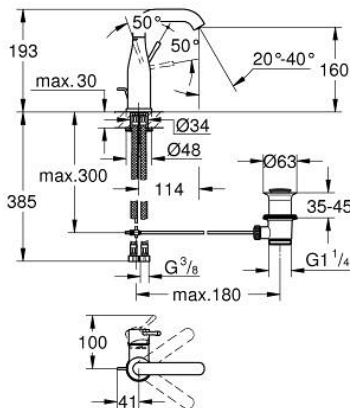

24 173 DA1 **ESSENCE BASIN MIXER 1/2"**
M-SIZE

PRODUCT DESCRIPTION

- Colour: warm sunset
- single hole installation
- metal lever
- GROHE SilkMove 28 mm ceramic cartridge
- with temperature limiter
- GROHE LongLife finish
- GROHE EcoJoy - less water, perfect flow
- maximum flow rate (at 3 bar): 5 l/min
- GROHE AquaGuide adjustable mousseur
- GROHE FastFixation Plus installation system
- swivel spout with mousseur and stop limiter
- adjustable swivel area 0° / 150° / 360°
- pop-up waste set 1 1/4"
- flexible connection hoses
- min. recommended pressure 1.0 bar
- professional exclusive

24 173 DA1 ESSENCE BASIN MIXER 1/2" M-SIZE

SPARE PARTS

- 1: Lever (Spare part-nr. 46919DA0)
 - 2: Cartridge (Spare part-nr. 46580000)
 - 3: screw ring (Spare part-nr. 48591000)
 - 4: Tubular spout (Spare part-nr. 13373DA0)
 - 4.1: Mousseur (Spare part-nr. 48270000)
 - 4.2: Sealing washer (Spare part-nr. 0128500M)
 - 4.3: Safety ring (Spare part-nr. 4826600M)
 - 5: lift rod (Spare part-nr. 46739DA0)
 - 6: Escutcheon (Spare part-nr. 48603DA0)
 - 7: Shank mounting kit (Spare part-nr. 46645000)
 - 8: Waste set 1 1/4" (Spare part-nr. 28910DA0)
 - 8.1: Plug (Spare part-nr. 07182DA0)
 - 8.2: Eccentric rod (Spare part-nr. 07052000)
 - 9: Connection hose (Spare part-nr. 46255000)
 - 10: Mounting wrench (Spare part-nr. 19017000)*
 - 11: Eccentric rod (Spare part-nr. 07341000)*
- * Optional accessories