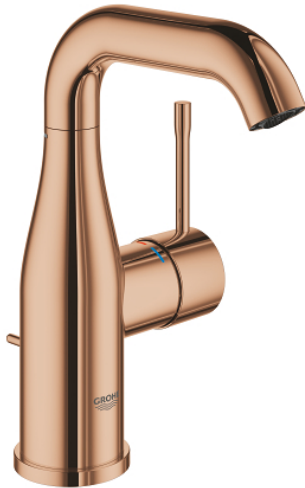

24 173 DA1 **ESSENCE BASIN MIXER 1/2"**
M-SIZE

PRODUCT DESCRIPTION

- Colour: warm sunset
- single hole installation
- metal lever
- GROHE SilkMove 28 mm ceramic cartridge
- with temperature limiter
- GROHE LongLife finish
- GROHE EcoJoy - less water, perfect flow
- maximum flow rate (at 3 bar): 5 l/min
- GROHE AquaGuide adjustable mousseur
- GROHE FastFixation Plus installation system
- swivel spout with mousseur and stop limiter
- adjustable swivel area 0° / 150° / 360°
- pop-up waste set 1 1/4"
- flexible connection hoses
- min. recommended pressure 1.0 bar
- professional exclusive

24 173 DA1 ESSENCE BASIN MIXER 1/2" M-SIZE

SPARE PARTS

- 1: Lever (Spare part-nr. 46919DA0)
 - 2: Cartridge (Spare part-nr. 46580000)
 - 3: screw ring (Spare part-nr. 48591000)
 - 4: Tubular spout (Spare part-nr. 13373DA0)
 - 4.1: Mousseur (Spare part-nr. 48270000)
 - 4.2: Sealing washer (Spare part-nr. 0128500M)
 - 4.3: Safety ring (Spare part-nr. 4826600M)
 - 5: lift rod (Spare part-nr. 46739DA0)
 - 6: Escutcheon (Spare part-nr. 48603DA0)
 - 7: Shank mounting kit (Spare part-nr. 46645000)
 - 8: Waste set 1 1/4" (Spare part-nr. 28910DA0)
 - 8.1: Plug (Spare part-nr. 07182DA0)
 - 8.2: Eccentric rod (Spare part-nr. 07052000)
 - 9: Connection hose (Spare part-nr. 46255000)
 - 10: Mounting wrench (Spare part-nr. 19017000)*
 - 11: Eccentric rod (Spare part-nr. 07341000)*
- * Optional accessories