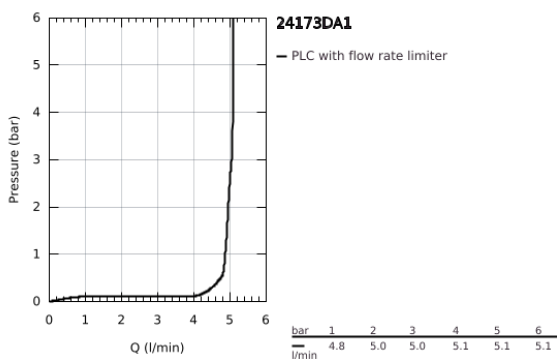

24 173 DA1 **ESSENCE BASIN MIXER 1/2"**
M-SIZE

PRODUCT DESCRIPTION

- Colour: warm sunset
- single hole installation
- metal lever
- GROHE SilkMove 28 mm ceramic cartridge
- with temperature limiter
- GROHE LongLife finish
- GROHE EcoJoy - less water, perfect flow
- maximum flow rate (at 3 bar): 5 l/min
- GROHE AquaGuide adjustable mousseur
- GROHE FastFixation Plus installation system
- swivel spout with mousseur and stop limiter
- adjustable swivel area 0° / 150° / 360°
- pop-up waste set 1 1/4"
- flexible connection hoses
- min. recommended pressure 1.0 bar
- professional exclusive

24 173 DA1 ESSENCE BASIN MIXER 1/2" M-SIZE

SPARE PARTS

- 1: Lever (Spare part-nr. 46919DA0)
 - 2: Cartridge (Spare part-nr. 46580000)
 - 3: screw ring (Spare part-nr. 48591000)
 - 4: Tubular spout (Spare part-nr. 13373DA0)
 - 4.1: Mousseur (Spare part-nr. 48270000)
 - 4.2: Sealing washer (Spare part-nr. 0128500M)
 - 4.3: Safety ring (Spare part-nr. 4826600M)
 - 5: lift rod (Spare part-nr. 46739DA0)
 - 6: Escutcheon (Spare part-nr. 48603DA0)
 - 7: Shank mounting kit (Spare part-nr. 46645000)
 - 8: Waste set 1 1/4" (Spare part-nr. 28910DA0)
 - 8.1: Plug (Spare part-nr. 07182DA0)
 - 8.2: Eccentric rod (Spare part-nr. 07052000)
 - 9: Connection hose (Spare part-nr. 46255000)
 - 10: Mounting wrench (Spare part-nr. 19017000)*
 - 11: Eccentric rod (Spare part-nr. 07341000)*
- * Optional accessories