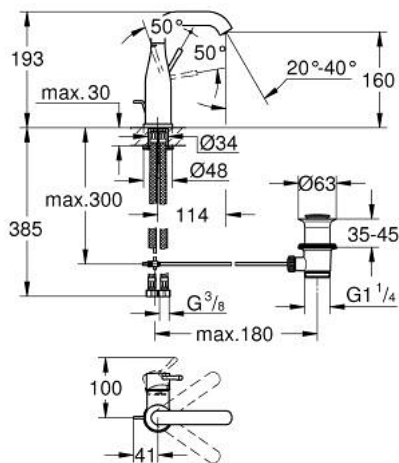

## 24 173 DA1 ESSENCE BASIN MIXER 1/2" M-SIZE

### PRODUCT DESCRIPTION

- Tyc: warm sunset
- single hole installation
- metal lever
- GROHE SilkMove 28 mm ceramic cartridge
- with temperature limiter
- GROHE LongLife finish
- GROHE EcoJoy - Less water, perfect flow
- maximum flow rate (at 3 bar): 5 l/min
- GROHE AquaGuide adjustable mousseur
- GROHE FastFixation Plus installation system
- swivel spout with mousseur and stop limiter
- adjustable swivel area 0° / 150° / 360°
- pop-up waste set 1 1/4"
- flexible connection hoses
- min. recommended pressure 1.0 bar
- professional exclusive

### SPARE PARTS

- 1: Lever (Spare part-nr. 46919DA0)
  - 2: Cartridge (Spare part-nr. 46580000)
  - 3: screw ring (Spare part-nr. 48591000)
  - 4: Tubular spout (Spare part-nr. 13373DA0)
  - 4.1: Mousseur (Spare part-nr. 48270000)
  - 4.2: Sealing washer (Spare part-nr. 0128500M)
  - 4.3: Safety ring (Spare part-nr. 4826600M)
  - 5: lift rod (Spare part-nr. 46739DA0)
  - 6: Escutcheon (Spare part-nr. 48603DA0)
  - 7: Shank mounting kit (Spare part-nr. 46645000)
  - 8: Waste set 1 1/4" (Spare part-nr. 28910DA0)
  - 8.1: Plug (Spare part-nr. 07182DA0)
  - 8.2: Eccentric rod (Spare part-nr. 07052000)
  - 9: Connection hose (Spare part-nr. 46255000)
  - 10: Mounting wrench (Spare part-nr. 19017000)\*
  - 11: Eccentric rod (Spare part-nr. 07341000)\*
- \* Optional accessories