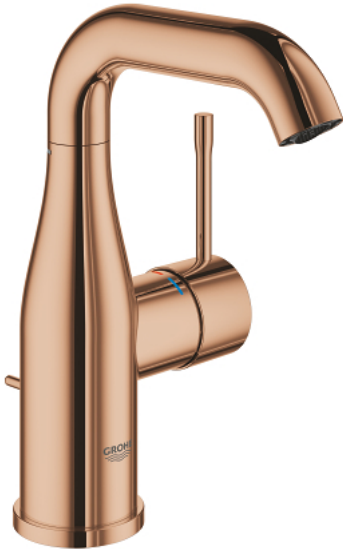

## 24 173 DA1 ESSENCE BASIN MIXER 1/2" M-SIZE

### PRODUCT DESCRIPTION

- Tyc: warm sunset
- single hole installation
- metal lever
- GROHE SilkMove 28 mm ceramic cartridge
- with temperature limiter
- GROHE LongLife finish
- GROHE EcoJoy - Less water, perfect flow
- maximum flow rate (at 3 bar): 5 l/min
- GROHE AquaGuide adjustable mousseur
- GROHE FastFixation Plus installation system
- swivel spout with mousseur and stop limiter
- adjustable swivel area 0° / 150° / 360°
- pop-up waste set 1 1/4"
- flexible connection hoses
- min. recommended pressure 1.0 bar
- professional exclusive

### SPARE PARTS

- 1: Lever (Spare part-nr. 46919DA0)
  - 2: Cartridge (Spare part-nr. 46580000)
  - 3: screw ring (Spare part-nr. 48591000)
  - 4: Tubular spout (Spare part-nr. 13373DA0)
  - 4.1: Mousseur (Spare part-nr. 48270000)
  - 4.2: Sealing washer (Spare part-nr. 0128500M)
  - 4.3: Safety ring (Spare part-nr. 4826600M)
  - 5: lift rod (Spare part-nr. 46739DA0)
  - 6: Escutcheon (Spare part-nr. 48603DA0)
  - 7: Shank mounting kit (Spare part-nr. 46645000)
  - 8: Waste set 1 1/4" (Spare part-nr. 28910DA0)
  - 8.1: Plug (Spare part-nr. 07182DA0)
  - 8.2: Eccentric rod (Spare part-nr. 07052000)
  - 9: Connection hose (Spare part-nr. 46255000)
  - 10: Mounting wrench (Spare part-nr. 19017000)\*
  - 11: Eccentric rod (Spare part-nr. 07341000)\*
- \* Optional accessories