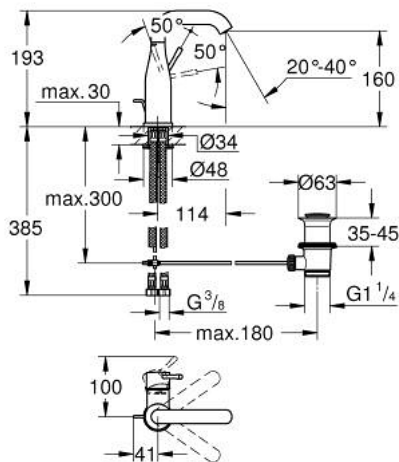

## 24 173 DC1 ESSENCE BASIN MIXER 1/2" M-SIZE

### PRODUCT DESCRIPTION

- Tyc: supersteel
- single hole installation
- metal lever
- GROHE SilkMove 28 mm ceramic cartridge
- with temperature limiter
- GROHE LongLife finish
- GROHE EcoJoy - Less water, perfect flow
- maximum flow rate (at 3 bar): 5 l/min
- GROHE AquaGuide adjustable mousseur
- GROHE FastFixation Plus installation system
- swivel spout with mousseur and stop limiter
- adjustable swivel area 0° / 150° / 360°
- pop-up waste set 1 1/4"
- flexible connection hoses
- min. recommended pressure 1.0 bar
- professional exclusive

### SPARE PARTS

- 1: Lever (Spare part-nr. 46919DC0)
  - 2: Cartridge (Spare part-nr. 46580000)
  - 3: screw ring (Spare part-nr. 48591000)
  - 4: Tubular spout (Spare part-nr. 13373DC0)
  - 4.1: Mousseur (Spare part-nr. 48270000)
  - 4.2: Sealing washer (Spare part-nr. 0128500M)
  - 4.3: Safety ring (Spare part-nr. 4826600M)
  - 5: Pop-up rod (Spare part-nr. 46739EN0)
  - 6: Escutcheon (Spare part-nr. 48603DC0)
  - 7: Shank mounting kit (Spare part-nr. 46645000)
  - 8: Waste set 1 1/4" (Spare part-nr. 28910DC0)
  - 8.1: Plug (Spare part-nr. 07182DC0)
  - 8.2: Eccentric rod (Spare part-nr. 07052000)
  - 9: Connection hose (Spare part-nr. 46255000)
  - 10: Mounting wrench (Spare part-nr. 19017000)\*
  - 11: Eccentric rod (Spare part-nr. 07341000)\*
- \* Optional accessories