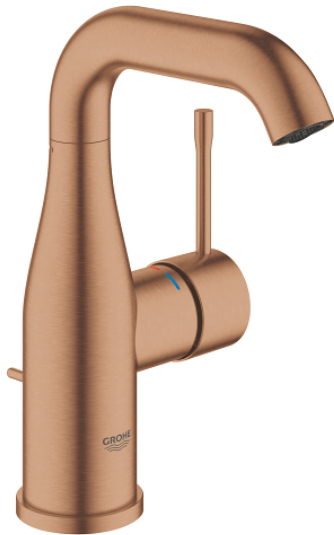

24 173 DL1 **ESSENCE BASIN MIXER 1/2"**
M-SIZE

PRODUCT DESCRIPTION

- Colour: brushed warm sunset
- single hole installation
- metal lever
- GROHE SilkMove 28 mm ceramic cartridge
- with temperature limiter
- GROHE LongLife finish
- GROHE EcoJoy - less water, perfect flow
- maximum flow rate (at 3 bar): 5 l/min
- GROHE AquaGuide adjustable mousseur
- GROHE FastFixation Plus installation system
- swivel spout with mousseur and stop limiter
- adjustable swivel area 0° / 150° / 360°
- pop-up waste set 1 1/4"
- flexible connection hoses
- min. recommended pressure 1.0 bar
- professional exclusive

24 173 DL1 ESSENCE BASIN MIXER 1/2" M-SIZE

SPARE PARTS

- 1: Lever (Spare part-nr. 46919DL0)
 - 2: Cartridge (Spare part-nr. 46580000)
 - 3: screw ring (Spare part-nr. 48591000)
 - 4: Tubular spout (Spare part-nr. 13373DL0)
 - 4.1: Mousseur (Spare part-nr. 48270000)
 - 4.2: Sealing washer (Spare part-nr. 0128500M)
 - 4.3: Safety ring (Spare part-nr. 4826600M)
 - 5: lift rod (Spare part-nr. 46739DL0)
 - 6: Escutcheon (Spare part-nr. 48603DL0)
 - 7: Shank mounting kit (Spare part-nr. 46645000)
 - 8: Waste set 1 1/4" (Spare part-nr. 28910DL0)
 - 8.1: Plug (Spare part-nr. 07182DL0)
 - 8.2: Eccentric rod (Spare part-nr. 07052000)
 - 9: Connection hose (Spare part-nr. 46255000)
 - 10: Mounting wrench (Spare part-nr. 19017000)*
 - 11: Eccentric rod (Spare part-nr. 07341000)*
- * Optional accessories