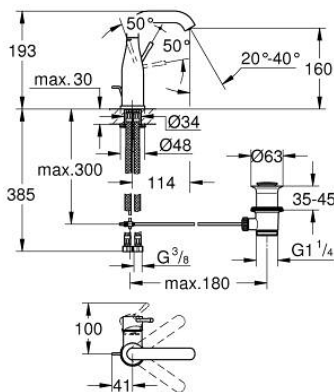

24 173 DL1 **ESSENCE BASIN MIXER 1/2"**
M-SIZE

PRODUCT DESCRIPTION

- Colour: brushed warm sunset
- single hole installation
- metal lever
- GROHE SilkMove 28 mm ceramic cartridge
- with temperature limiter
- GROHE LongLife finish
- GROHE EcoJoy - less water, perfect flow
- maximum flow rate (at 3 bar): 5 l/min
- GROHE AquaGuide adjustable mousseur
- GROHE FastFixation Plus installation system
- swivel spout with mousseur and stop limiter
- adjustable swivel area 0° / 150° / 360°
- pop-up waste set 1 1/4"
- flexible connection hoses
- min. recommended pressure 1.0 bar
- professional exclusive

24 173 DL1 ESSENCE BASIN MIXER 1/2" M-SIZE

SPARE PARTS

- 1: Lever (Spare part-nr. 46919DL0)
 - 2: Cartridge (Spare part-nr. 46580000)
 - 3: screw ring (Spare part-nr. 48591000)
 - 4: Tubular spout (Spare part-nr. 13373DL0)
 - 4.1: Mousseur (Spare part-nr. 48270000)
 - 4.2: Sealing washer (Spare part-nr. 0128500M)
 - 4.3: Safety ring (Spare part-nr. 4826600M)
 - 5: lift rod (Spare part-nr. 46739DL0)
 - 6: Escutcheon (Spare part-nr. 48603DL0)
 - 7: Shank mounting kit (Spare part-nr. 46645000)
 - 8: Waste set 1 1/4" (Spare part-nr. 28910DL0)
 - 8.1: Plug (Spare part-nr. 07182DL0)
 - 8.2: Eccentric rod (Spare part-nr. 07052000)
 - 9: Connection hose (Spare part-nr. 46255000)
 - 10: Mounting wrench (Spare part-nr. 19017000)*
 - 11: Eccentric rod (Spare part-nr. 07341000)*
- * Optional accessories