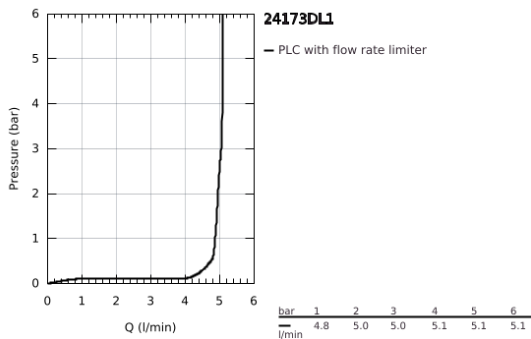

24 173 DL1 **ESSENCE BASIN MIXER 1/2"**
M-SIZE

PRODUCT DESCRIPTION

- Colour: brushed warm sunset
- single hole installation
- metal lever
- GROHE SilkMove 28 mm ceramic cartridge
- with temperature limiter
- GROHE LongLife finish
- GROHE EcoJoy - less water, perfect flow
- maximum flow rate (at 3 bar): 5 l/min
- GROHE AquaGuide adjustable mousseur
- GROHE FastFixation Plus installation system
- swivel spout with mousseur and stop limiter
- adjustable swivel area 0° / 150° / 360°
- pop-up waste set 1 1/4"
- flexible connection hoses
- min. recommended pressure 1.0 bar
- professional exclusive

24 173 DL1 ESSENCE BASIN MIXER 1/2" M-SIZE

SPARE PARTS

- 1: Lever (Spare part-nr. 46919DL0)
 - 2: Cartridge (Spare part-nr. 46580000)
 - 3: screw ring (Spare part-nr. 48591000)
 - 4: Tubular spout (Spare part-nr. 13373DL0)
 - 4.1: Mousseur (Spare part-nr. 48270000)
 - 4.2: Sealing washer (Spare part-nr. 0128500M)
 - 4.3: Safety ring (Spare part-nr. 4826600M)
 - 5: lift rod (Spare part-nr. 46739DL0)
 - 6: Escutcheon (Spare part-nr. 48603DL0)
 - 7: Shank mounting kit (Spare part-nr. 46645000)
 - 8: Waste set 1 1/4" (Spare part-nr. 28910DL0)
 - 8.1: Plug (Spare part-nr. 07182DL0)
 - 8.2: Eccentric rod (Spare part-nr. 07052000)
 - 9: Connection hose (Spare part-nr. 46255000)
 - 10: Mounting wrench (Spare part-nr. 19017000)*
 - 11: Eccentric rod (Spare part-nr. 07341000)*
- * Optional accessories