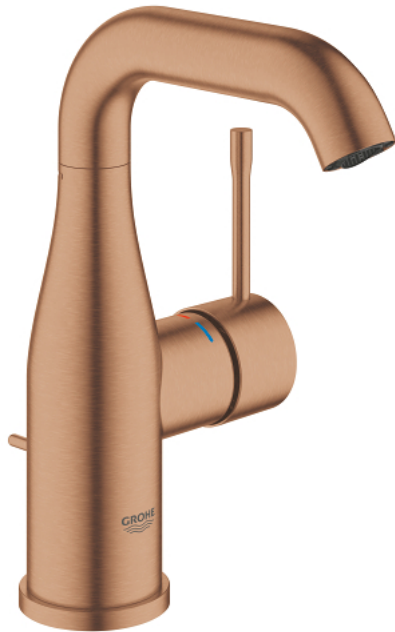

24 173 DL1 **ESSENCE BASIN MIXER 1/2"**
M-SIZE

PRODUCT DESCRIPTION

- Tyc: brushed warm sunset
- single hole installation
- metal lever
- GROHE SilkMove 28 mm ceramic cartridge
- with temperature limiter
- GROHE LongLife finish
- GROHE EcoJoy - Less water, perfect flow
- maximum flow rate (at 3 bar): 5 l/min
- GROHE AquaGuide adjustable mousseur
- GROHE FastFixation Plus installation system
- swivel spout with mousseur and stop limiter
- adjustable swivel area 0° / 150° / 360°
- pop-up waste set 1 1/4"
- flexible connection hoses
- min. recommended pressure 1.0 bar
- professional exclusive

24 173 DL1 **ESSENCE BASIN MIXER 1/2"**
M-SIZE

SPARE PARTS

- 1: Lever (Spare part-nr. 46919DL0)
 - 2: Cartridge (Spare part-nr. 46580000)
 - 3: screw ring (Spare part-nr. 48591000)
 - 4: Tubular spout (Spare part-nr. 13373DL0)
 - 4.1: Mousseur (Spare part-nr. 48270000)
 - 4.2: Sealing washer (Spare part-nr. 0128500M)
 - 4.3: Safety ring (Spare part-nr. 4826600M)
 - 5: lift rod (Spare part-nr. 46739DL0)
 - 6: Escutcheon (Spare part-nr. 48603DL0)
 - 7: Shank mounting kit (Spare part-nr. 46645000)
 - 8: Waste set 1 1/4" (Spare part-nr. 28910DL0)
 - 8.1: Plug (Spare part-nr. 07182DL0)
 - 8.2: Eccentric rod (Spare part-nr. 07052000)
 - 9: Connection hose (Spare part-nr. 46255000)
 - 10: Mounting wrench (Spare part-nr. 19017000)*
 - 11: Eccentric rod (Spare part-nr. 07341000)*
- * Optional accessories