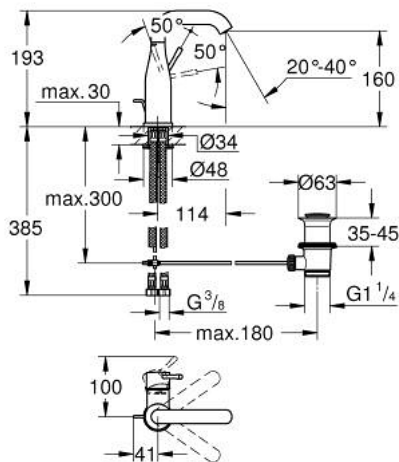

24 173 DL1 **ESSENCE BASIN MIXER 1/2"**
M-SIZE

PRODUCT DESCRIPTION

- Tyc: brushed warm sunset
- single hole installation
- metal lever
- GROHE SilkMove 28 mm ceramic cartridge
- with temperature limiter
- GROHE LongLife finish
- GROHE EcoJoy - Less water, perfect flow
- maximum flow rate (at 3 bar): 5 l/min
- GROHE AquaGuide adjustable mousseur
- GROHE FastFixation Plus installation system
- swivel spout with mousseur and stop limiter
- adjustable swivel area 0° / 150° / 360°
- pop-up waste set 1 1/4"
- flexible connection hoses
- min. recommended pressure 1.0 bar
- professional exclusive

24 173 DL1 **ESSENCE BASIN MIXER 1/2"**
M-SIZE

SPARE PARTS

- 1: Lever (Spare part-nr. 46919DL0)
 - 2: Cartridge (Spare part-nr. 46580000)
 - 3: screw ring (Spare part-nr. 48591000)
 - 4: Tubular spout (Spare part-nr. 13373DL0)
 - 4.1: Mousseur (Spare part-nr. 48270000)
 - 4.2: Sealing washer (Spare part-nr. 0128500M)
 - 4.3: Safety ring (Spare part-nr. 4826600M)
 - 5: lift rod (Spare part-nr. 46739DL0)
 - 6: Escutcheon (Spare part-nr. 48603DL0)
 - 7: Shank mounting kit (Spare part-nr. 46645000)
 - 8: Waste set 1 1/4" (Spare part-nr. 28910DL0)
 - 8.1: Plug (Spare part-nr. 07182DL0)
 - 8.2: Eccentric rod (Spare part-nr. 07052000)
 - 9: Connection hose (Spare part-nr. 46255000)
 - 10: Mounting wrench (Spare part-nr. 19017000)*
 - 11: Eccentric rod (Spare part-nr. 07341000)*
- * Optional accessories