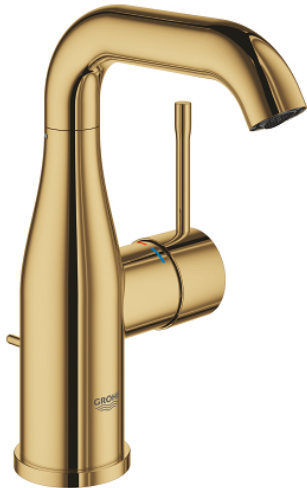

24 173 GL1 **ESSENCE BASIN MIXER 1/2"**
M-SIZE

PRODUCT DESCRIPTION

- Colour: cool sunrise
- single hole installation
- metal lever
- GROHE SilkMove 28 mm ceramic cartridge
- with temperature limiter
- GROHE LongLife finish
- GROHE EcoJoy - less water, perfect flow
- maximum flow rate (at 3 bar): 5 l/min
- GROHE AquaGuide adjustable mousseur
- GROHE FastFixation Plus installation system
- swivel spout with mousseur and stop limiter
- adjustable swivel area 0° / 150° / 360°
- pop-up waste set 1 1/4"
- flexible connection hoses
- min. recommended pressure 1.0 bar
- professional exclusive

24 173 GL1 ESSENCE BASIN MIXER 1/2" M-SIZE

SPARE PARTS

- 1: Lever (Spare part-nr. 46919GL0)
 - 2: Cartridge (Spare part-nr. 46580000)
 - 3: screw ring (Spare part-nr. 48591000)
 - 4: Tubular spout (Spare part-nr. 13373GL0)
 - 4.1: Mousseur (Spare part-nr. 48270000)
 - 4.2: Sealing washer (Spare part-nr. 0128500M)
 - 4.3: Safety ring (Spare part-nr. 4826600M)
 - 5: lift rod (Spare part-nr. 46739GL0)
 - 6: Escutcheon (Spare part-nr. 48603GL0)
 - 7: Shank mounting kit (Spare part-nr. 46645000)
 - 8: Waste set 1 1/4" (Spare part-nr. 28910GL0)
 - 8.1: Plug (Spare part-nr. 07182GL0)
 - 8.2: Eccentric rod (Spare part-nr. 07052000)
 - 9: Connection hose (Spare part-nr. 46255000)
 - 10: Mounting wrench (Spare part-nr. 19017000)*
 - 11: Eccentric rod (Spare part-nr. 07341000)*
- * Optional accessories