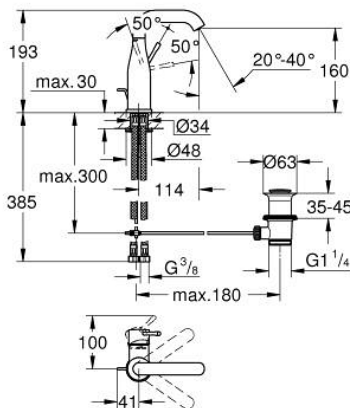

24 173 GL1 **ESSENCE BASIN MIXER 1/2"**
M-SIZE

PRODUCT DESCRIPTION

- Colour: cool sunrise
- single hole installation
- metal lever
- GROHE SilkMove 28 mm ceramic cartridge
- with temperature limiter
- GROHE LongLife finish
- GROHE EcoJoy - less water, perfect flow
- maximum flow rate (at 3 bar): 5 l/min
- GROHE AquaGuide adjustable mousseur
- GROHE FastFixation Plus installation system
- swivel spout with mousseur and stop limiter
- adjustable swivel area 0° / 150° / 360°
- pop-up waste set 1 1/4"
- flexible connection hoses
- min. recommended pressure 1.0 bar
- professional exclusive

24 173 GL1 ESSENCE BASIN MIXER 1/2" M-SIZE

SPARE PARTS

- 1: Lever (Spare part-nr. 46919GL0)
 - 2: Cartridge (Spare part-nr. 46580000)
 - 3: screw ring (Spare part-nr. 48591000)
 - 4: Tubular spout (Spare part-nr. 13373GL0)
 - 4.1: Mousseur (Spare part-nr. 48270000)
 - 4.2: Sealing washer (Spare part-nr. 0128500M)
 - 4.3: Safety ring (Spare part-nr. 4826600M)
 - 5: lift rod (Spare part-nr. 46739GL0)
 - 6: Escutcheon (Spare part-nr. 48603GL0)
 - 7: Shank mounting kit (Spare part-nr. 46645000)
 - 8: Waste set 1 1/4" (Spare part-nr. 28910GL0)
 - 8.1: Plug (Spare part-nr. 07182GL0)
 - 8.2: Eccentric rod (Spare part-nr. 07052000)
 - 9: Connection hose (Spare part-nr. 46255000)
 - 10: Mounting wrench (Spare part-nr. 19017000)*
 - 11: Eccentric rod (Spare part-nr. 07341000)*
- * Optional accessories