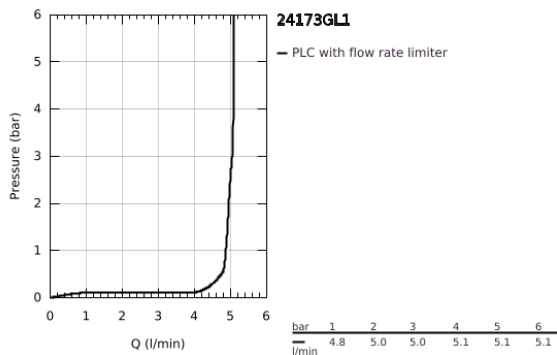

24 173 GL1 **ESSENCE BASIN MIXER 1/2"**
M-SIZE

PRODUCT DESCRIPTION

- Colour: cool sunrise
- single hole installation
- metal lever
- GROHE SilkMove 28 mm ceramic cartridge
- with temperature limiter
- GROHE LongLife finish
- GROHE EcoJoy - less water, perfect flow
- maximum flow rate (at 3 bar): 5 l/min
- GROHE AquaGuide adjustable mousseur
- GROHE FastFixation Plus installation system
- swivel spout with mousseur and stop limiter
- adjustable swivel area 0° / 150° / 360°
- pop-up waste set 1 1/4"
- flexible connection hoses
- min. recommended pressure 1.0 bar
- professional exclusive

24 173 GL1 ESSENCE BASIN MIXER 1/2" M-SIZE

SPARE PARTS

- 1: Lever (Spare part-nr. 46919GL0)
 - 2: Cartridge (Spare part-nr. 46580000)
 - 3: screw ring (Spare part-nr. 48591000)
 - 4: Tubular spout (Spare part-nr. 13373GL0)
 - 4.1: Mousseur (Spare part-nr. 48270000)
 - 4.2: Sealing washer (Spare part-nr. 0128500M)
 - 4.3: Safety ring (Spare part-nr. 4826600M)
 - 5: lift rod (Spare part-nr. 46739GL0)
 - 6: Escutcheon (Spare part-nr. 48603GL0)
 - 7: Shank mounting kit (Spare part-nr. 46645000)
 - 8: Waste set 1 1/4" (Spare part-nr. 28910GL0)
 - 8.1: Plug (Spare part-nr. 07182GL0)
 - 8.2: Eccentric rod (Spare part-nr. 07052000)
 - 9: Connection hose (Spare part-nr. 46255000)
 - 10: Mounting wrench (Spare part-nr. 19017000)*
 - 11: Eccentric rod (Spare part-nr. 07341000)*
- * Optional accessories