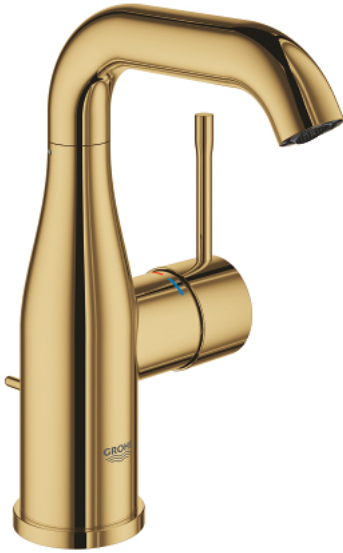

## 24 173 GL1 ESSENCE BASIN MIXER 1/2" M-SIZE

### PRODUCT DESCRIPTION

- Tyc: cool sunrise
- single hole installation
- metal lever
- GROHE SilkMove 28 mm ceramic cartridge
- with temperature limiter
- GROHE LongLife finish
- GROHE EcoJoy - Less water, perfect flow
- maximum flow rate (at 3 bar): 5 l/min
- GROHE AquaGuide adjustable mousseur
- GROHE FastFixation Plus installation system
- swivel spout with mousseur and stop limiter
- adjustable swivel area 0° / 150° / 360°
- pop-up waste set 1 1/4"
- flexible connection hoses
- min. recommended pressure 1.0 bar
- professional exclusive

24 173 GL1 **ESSENCE BASIN MIXER 1/2"**  
**M-SIZE**

**SPARE PARTS**

- 1: Lever (Spare part-nr. 46919GL0)
  - 2: Cartridge (Spare part-nr. 46580000)
  - 3: screw ring (Spare part-nr. 48591000)
  - 4: Tubular spout (Spare part-nr. 13373GL0)
  - 4.1: Mousseur (Spare part-nr. 48270000)
  - 4.2: Sealing washer (Spare part-nr. 0128500M)
  - 4.3: Safety ring (Spare part-nr. 4826600M)
  - 5: lift rod (Spare part-nr. 46739GL0)
  - 6: Escutcheon (Spare part-nr. 48603GL0)
  - 7: Shank mounting kit (Spare part-nr. 46645000)
  - 8: Waste set 1 1/4" (Spare part-nr. 28910GL0)
  - 8.1: Plug (Spare part-nr. 07182GL0)
  - 8.2: Eccentric rod (Spare part-nr. 07052000)
  - 9: Connection hose (Spare part-nr. 46255000)
  - 10: Mounting wrench (Spare part-nr. 19017000)\*
  - 11: Eccentric rod (Spare part-nr. 07341000)\*
- \* Optional accessories