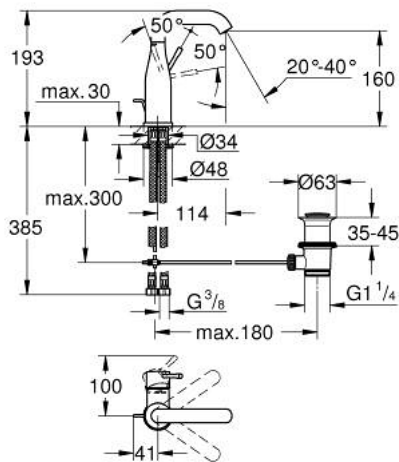

## 24 173 GL1 ESSENCE BASIN MIXER 1/2" M-SIZE

### PRODUCT DESCRIPTION

- Tyc: cool sunrise
- single hole installation
- metal lever
- GROHE SilkMove 28 mm ceramic cartridge
- with temperature limiter
- GROHE LongLife finish
- GROHE EcoJoy - Less water, perfect flow
- maximum flow rate (at 3 bar): 5 l/min
- GROHE AquaGuide adjustable mousseur
- GROHE FastFixation Plus installation system
- swivel spout with mousseur and stop limiter
- adjustable swivel area 0° / 150° / 360°
- pop-up waste set 1 1/4"
- flexible connection hoses
- min. recommended pressure 1.0 bar
- professional exclusive

24 173 GL1 **ESSENCE BASIN MIXER 1/2"**  
**M-SIZE**

**SPARE PARTS**

- 1: Lever (Spare part-nr. 46919GL0)
  - 2: Cartridge (Spare part-nr. 46580000)
  - 3: screw ring (Spare part-nr. 48591000)
  - 4: Tubular spout (Spare part-nr. 13373GL0)
  - 4.1: Mousseur (Spare part-nr. 48270000)
  - 4.2: Sealing washer (Spare part-nr. 0128500M)
  - 4.3: Safety ring (Spare part-nr. 4826600M)
  - 5: lift rod (Spare part-nr. 46739GL0)
  - 6: Escutcheon (Spare part-nr. 48603GL0)
  - 7: Shank mounting kit (Spare part-nr. 46645000)
  - 8: Waste set 1 1/4" (Spare part-nr. 28910GL0)
  - 8.1: Plug (Spare part-nr. 07182GL0)
  - 8.2: Eccentric rod (Spare part-nr. 07052000)
  - 9: Connection hose (Spare part-nr. 46255000)
  - 10: Mounting wrench (Spare part-nr. 19017000)\*
  - 11: Eccentric rod (Spare part-nr. 07341000)\*
- \* Optional accessories