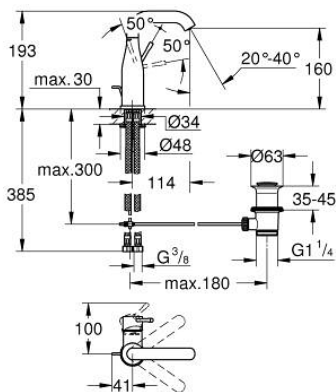

24 173 GN1 **ESSENCE BASIN MIXER 1/2"**
M-SIZE

PRODUCT DESCRIPTION

- Colour: brushed cool sunrise
- single hole installation
- metal lever
- GROHE SilkMove 28 mm ceramic cartridge
- with temperature limiter
- GROHE LongLife finish
- GROHE EcoJoy - less water, perfect flow
- maximum flow rate (at 3 bar): 5 l/min
- GROHE AquaGuide adjustable mousseur
- GROHE FastFixation Plus installation system
- swivel spout with mousseur and stop limiter
- adjustable swivel area 0° / 150° / 360°
- pop-up waste set 1 1/4"
- flexible connection hoses
- min. recommended pressure 1.0 bar
- professional exclusive

24 173 GN1 ESSENCE BASIN MIXER 1/2" M-SIZE

SPARE PARTS

- 1: Lever (Spare part-nr. 46919GN0)
 - 2: Cartridge (Spare part-nr. 46580000)
 - 3: screw ring (Spare part-nr. 48591000)
 - 4: Tubular spout (Spare part-nr. 13373GN0)
 - 4.1: Mousseur (Spare part-nr. 48270000)
 - 4.2: Sealing washer (Spare part-nr. 0128500M)
 - 4.3: Safety ring (Spare part-nr. 4826600M)
 - 5: Pop-up rod (Spare part-nr. 46739GN0)
 - 6: Escutcheon (Spare part-nr. 48603GN0)
 - 7: Shank mounting kit (Spare part-nr. 46645000)
 - 8: Waste set 1 1/4" (Spare part-nr. 28910GN0)
 - 8.1: Plug (Spare part-nr. 07182GN0)
 - 8.2: Eccentric rod (Spare part-nr. 07052000)
 - 9: Connection hose (Spare part-nr. 46255000)
 - 10: Mounting wrench (Spare part-nr. 19017000)*
 - 11: Eccentric rod (Spare part-nr. 07341000)*
- * Optional accessories