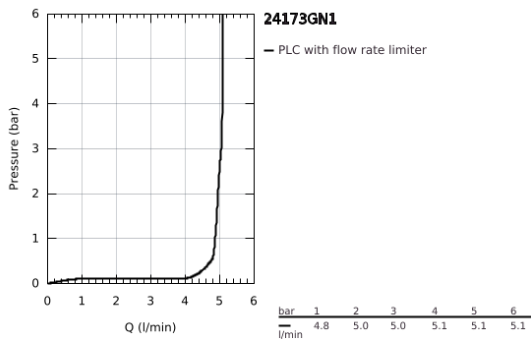

24 173 GN1 **ESSENCE BASIN MIXER 1/2"**
M-SIZE

PRODUCT DESCRIPTION

- Colour: brushed cool sunrise
- single hole installation
- metal lever
- GROHE SilkMove 28 mm ceramic cartridge
- with temperature limiter
- GROHE LongLife finish
- GROHE EcoJoy - less water, perfect flow
- maximum flow rate (at 3 bar): 5 l/min
- GROHE AquaGuide adjustable mousseur
- GROHE FastFixation Plus installation system
- swivel spout with mousseur and stop limiter
- adjustable swivel area 0° / 150° / 360°
- pop-up waste set 1 1/4"
- flexible connection hoses
- min. recommended pressure 1.0 bar
- professional exclusive

24 173 GN1 ESSENCE BASIN MIXER 1/2" M-SIZE

SPARE PARTS

- 1: Lever (Spare part-nr. 46919GN0)
 - 2: Cartridge (Spare part-nr. 46580000)
 - 3: screw ring (Spare part-nr. 48591000)
 - 4: Tubular spout (Spare part-nr. 13373GN0)
 - 4.1: Mousseur (Spare part-nr. 48270000)
 - 4.2: Sealing washer (Spare part-nr. 0128500M)
 - 4.3: Safety ring (Spare part-nr. 4826600M)
 - 5: Pop-up rod (Spare part-nr. 46739GN0)
 - 6: Escutcheon (Spare part-nr. 48603GN0)
 - 7: Shank mounting kit (Spare part-nr. 46645000)
 - 8: Waste set 1 1/4" (Spare part-nr. 28910GN0)
 - 8.1: Plug (Spare part-nr. 07182GN0)
 - 8.2: Eccentric rod (Spare part-nr. 07052000)
 - 9: Connection hose (Spare part-nr. 46255000)
 - 10: Mounting wrench (Spare part-nr. 19017000)*
 - 11: Eccentric rod (Spare part-nr. 07341000)*
- * Optional accessories