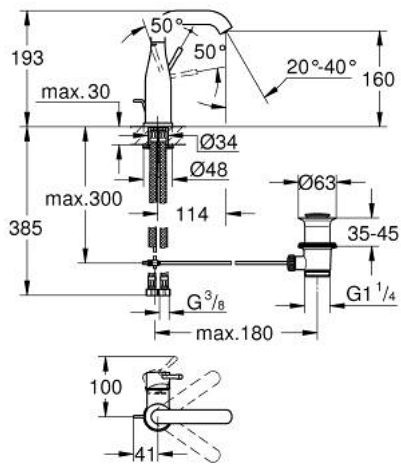

24 173 GN1 ESSENCE BASIN MIXER 1/2" M-SIZE

PRODUCT DESCRIPTION

- Tyc: brushed cool sunrise
- single hole installation
- metal lever
- GROHE SilkMove 28 mm ceramic cartridge
- with temperature limiter
- GROHE LongLife finish
- GROHE EcoJoy - Less water, perfect flow
- maximum flow rate (at 3 bar): 5 l/min
- GROHE AquaGuide adjustable mousseur
- GROHE FastFixation Plus installation system
- swivel spout with mousseur and stop limiter
- adjustable swivel area 0° / 150° / 360°
- pop-up waste set 1 1/4"
- flexible connection hoses
- min. recommended pressure 1.0 bar
- professional exclusive

24 173 GN1 ESSENCE BASIN MIXER 1/2" M-SIZE

SPARE PARTS

- 1: Lever (Spare part-nr. 46919GN0)
 - 2: Cartridge (Spare part-nr. 46580000)
 - 3: screw ring (Spare part-nr. 48591000)
 - 4: Tubular spout (Spare part-nr. 13373GN0)
 - 4.1: Mousseur (Spare part-nr. 48270000)
 - 4.2: Sealing washer (Spare part-nr. 0128500M)
 - 4.3: Safety ring (Spare part-nr. 4826600M)
 - 5: Pop-up rod (Spare part-nr. 46739GN0)
 - 6: Escutcheon (Spare part-nr. 48603GN0)
 - 7: Shank mounting kit (Spare part-nr. 46645000)
 - 8: Waste set 1 1/4" (Spare part-nr. 28910GN0)
 - 8.1: Plug (Spare part-nr. 07182GN0)
 - 8.2: Eccentric rod (Spare part-nr. 07052000)
 - 9: Connection hose (Spare part-nr. 46255000)
 - 10: Mounting wrench (Spare part-nr. 19017000)*
 - 11: Eccentric rod (Spare part-nr. 07341000)*
- * Optional accessories