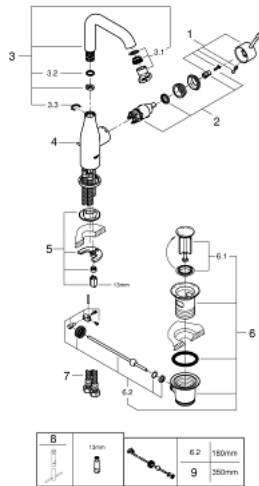

24 174 001 **ESSENCE SINGLE-LEVER BASIN MIXER 1/2" L-SIZE**

PRODUCT DESCRIPTION

- Colour: chrome
- single hole installation
- metal lever
- GROHE SilkMove 28 mm ceramic cartridge
- with temperature limiter
- GROHE LongLife finish
- GROHE EcoJoy - less water, perfect flow
- maximum flow rate (at 3 bar): 5 l/min
- GROHE AquaGuide adjustable mousseur
- GROHE FastFixation Plus installation system
- swivel spout with mousseur and stop limiter
- adjustable swivel area 0° / 150° / 360°
- pop-up waste set 1 1/4"
- flexible connection hoses
- min. recommended pressure 1.0 bar
- professional exclusive

24 174 001 ESSENCE SINGLE-LEVER BASIN MIXER 1/2" L-SIZE

SPARE PARTS

- 1: Lever (Spare part-nr. 46919000)
 - 2: Cartridge (Spare part-nr. 46580000)
 - 3: Tubular spout (Spare part-nr. 13374000)
 - 3.1: Mousseur (Spare part-nr. 48270000)
 - 3.2: Sealing washer (Spare part-nr. 0128500M)
 - 3.3: Safety ring (Spare part-nr. 4826600M)
 - 4: Pop-up rod (Spare part-nr. 46739000)
 - 5: Shank mounting kit (Spare part-nr. 46645000)
 - 6: Waste set 1 1/4" (Spare part-nr. 28910000)
 - 6.1: Plug (Spare part-nr. 07182000)
 - 6.2: Eccentric rod (Spare part-nr. 07052000)
 - 7: Connection hose (Spare part-nr. 46255000)
 - 8: Mounting wrench (Spare part-nr. 19017000)*
 - 9: Eccentric rod (Spare part-nr. 07341000)*
- * Optional accessories