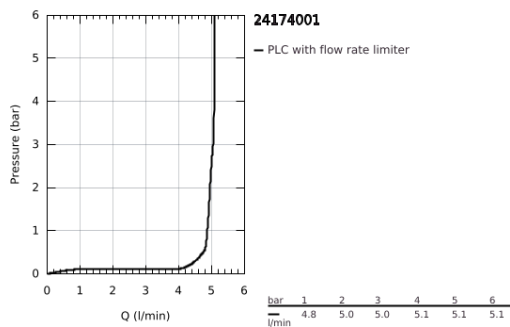

24 174 001 **ESSENCE SINGLE-LEVER BASIN MIXER 1/2" L-SIZE**

PRODUCT DESCRIPTION

- Colour: chrome
- single hole installation
- metal lever
- GROHE SilkMove 28 mm ceramic cartridge
- with temperature limiter
- GROHE LongLife finish
- GROHE EcoJoy - less water, perfect flow
- maximum flow rate (at 3 bar): 5 l/min
- GROHE AquaGuide adjustable mousseur
- GROHE FastFixation Plus installation system
- swivel spout with mousseur and stop limiter
- adjustable swivel area 0° / 150° / 360°
- pop-up waste set 1 1/4"
- flexible connection hoses
- min. recommended pressure 1.0 bar
- professional exclusive

24 174 001 ESSENCE SINGLE-LEVER BASIN MIXER 1/2" L-SIZE

SPARE PARTS

- 1: Lever (Spare part-nr. 46919000)
 - 2: Cartridge (Spare part-nr. 46580000)
 - 3: Tubular spout (Spare part-nr. 13374000)
 - 3.1: Mousseur (Spare part-nr. 48270000)
 - 3.2: Sealing washer (Spare part-nr. 0128500M)
 - 3.3: Safety ring (Spare part-nr. 4826600M)
 - 4: Pop-up rod (Spare part-nr. 46739000)
 - 5: Shank mounting kit (Spare part-nr. 46645000)
 - 6: Waste set 1 1/4" (Spare part-nr. 28910000)
 - 6.1: Plug (Spare part-nr. 07182000)
 - 6.2: Eccentric rod (Spare part-nr. 07052000)
 - 7: Connection hose (Spare part-nr. 46255000)
 - 8: Mounting wrench (Spare part-nr. 19017000)*
 - 9: Eccentric rod (Spare part-nr. 07341000)*
- * Optional accessories