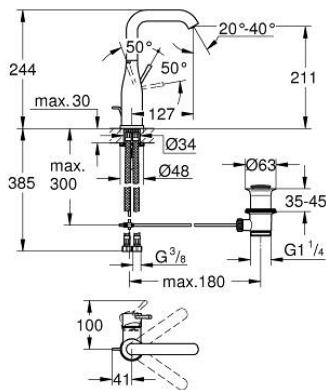

24 174 001 **ESSENCE SINGLE-LEVER BASIN MIXER 1/2" L-SIZE**

PRODUCT DESCRIPTION

- Colour: chrome
- single hole installation
- metal lever
- GROHE SilkMove 28 mm ceramic cartridge
- with temperature limiter
- GROHE LongLife finish
- GROHE EcoJoy - less water, perfect flow
- maximum flow rate (at 3 bar): 5 l/min
- GROHE AquaGuide adjustable mousseur
- GROHE FastFixation Plus installation system
- swivel spout with mousseur and stop limiter
- adjustable swivel area 0° / 150° / 360°
- pop-up waste set 1 1/4"
- flexible connection hoses
- min. recommended pressure 1.0 bar
- professional exclusive

24 174 001 ESSENCE SINGLE-LEVER BASIN MIXER 1/2" L-SIZE

SPARE PARTS

- 1: Lever (Spare part-nr. 46919000)
 - 2: Cartridge (Spare part-nr. 46580000)
 - 3: Tubular spout (Spare part-nr. 13374000)
 - 3.1: Mousseur (Spare part-nr. 48270000)
 - 3.2: Sealing washer (Spare part-nr. 0128500M)
 - 3.3: Safety ring (Spare part-nr. 4826600M)
 - 4: Pop-up rod (Spare part-nr. 46739000)
 - 5: Shank mounting kit (Spare part-nr. 46645000)
 - 6: Waste set 1 1/4" (Spare part-nr. 28910000)
 - 6.1: Plug (Spare part-nr. 07182000)
 - 6.2: Eccentric rod (Spare part-nr. 07052000)
 - 7: Connection hose (Spare part-nr. 46255000)
 - 8: Mounting wrench (Spare part-nr. 19017000)*
 - 9: Eccentric rod (Spare part-nr. 07341000)*
- * Optional accessories