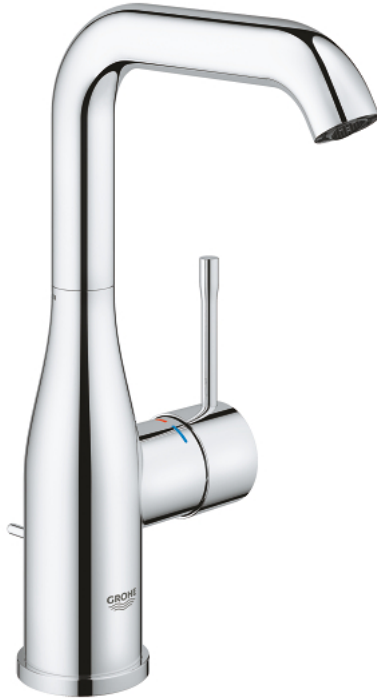

24 174 001 **ESSENCE SINGLE-LEVER BASIN MIXER 1/2"**
L-SIZE

PRODUCT DESCRIPTION

- Tyc: Chrome
- single hole installation
- metal lever
- GROHE SilkMove 28 mm ceramic cartridge
- with temperature limiter
- GROHE LongLife finish
- GROHE EcoJoy - Less water, perfect flow
- maximum flow rate (at 3 bar): 5 l/min
- GROHE AquaGuide adjustable mousseur
- GROHE FastFixation Plus installation system
- swivel spout with mousseur and stop limiter
- adjustable swivel area 0° / 150° / 360°
- pop-up waste set 1 1/4"
- flexible connection hoses
- min. recommended pressure 1.0 bar
- professional exclusive

24 174 001 **ESSENCE SINGLE-LEVER BASIN MIXER 1/2"**
L-SIZE

SPARE PARTS

- 1: Lever (Spare part-nr. 46919000)
 - 2: Cartridge (Spare part-nr. 46580000)
 - 3: Tubular spout (Spare part-nr. 13374000)
 - 3.1: Mousseur (Spare part-nr. 48270000)
 - 3.2: Sealing washer (Spare part-nr. 0128500M)
 - 3.3: Safety ring (Spare part-nr. 4826600M)
 - 4: Pop-up rod (Spare part-nr. 46739000)
 - 5: Shank mounting kit (Spare part-nr. 46645000)
 - 6: Waste set 1 1/4" (Spare part-nr. 28910000)
 - 6.1: Plug (Spare part-nr. 07182000)
 - 6.2: Eccentric rod (Spare part-nr. 07052000)
 - 7: Connection hose (Spare part-nr. 46255000)
 - 8: Mounting wrench (Spare part-nr. 19017000)*
 - 9: Eccentric rod (Spare part-nr. 07341000)*
- * Optional accessories