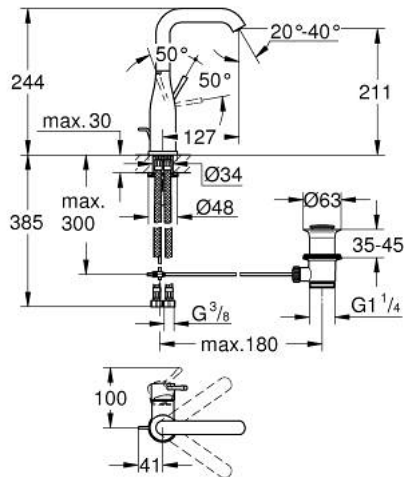

24 174 001 **ESSENCE SINGLE-LEVER BASIN MIXER 1/2"**
L-SIZE

PRODUCT DESCRIPTION

- Tyc: Chrome
- single hole installation
- metal lever
- GROHE SilkMove 28 mm ceramic cartridge
- with temperature limiter
- GROHE LongLife finish
- GROHE EcoJoy - Less water, perfect flow
- maximum flow rate (at 3 bar): 5 l/min
- GROHE AquaGuide adjustable mousseur
- GROHE FastFixation Plus installation system
- swivel spout with mousseur and stop limiter
- adjustable swivel area 0° / 150° / 360°
- pop-up waste set 1 1/4"
- flexible connection hoses
- min. recommended pressure 1.0 bar
- professional exclusive

24 174 001 **ESSENCE SINGLE-LEVER BASIN MIXER 1/2"**
L-SIZE

SPARE PARTS

- 1: Lever (Spare part-nr. 46919000)
 - 2: Cartridge (Spare part-nr. 46580000)
 - 3: Tubular spout (Spare part-nr. 13374000)
 - 3.1: Mousseur (Spare part-nr. 48270000)
 - 3.2: Sealing washer (Spare part-nr. 0128500M)
 - 3.3: Safety ring (Spare part-nr. 4826600M)
 - 4: Pop-up rod (Spare part-nr. 46739000)
 - 5: Shank mounting kit (Spare part-nr. 46645000)
 - 6: Waste set 1 1/4" (Spare part-nr. 28910000)
 - 6.1: Plug (Spare part-nr. 07182000)
 - 6.2: Eccentric rod (Spare part-nr. 07052000)
 - 7: Connection hose (Spare part-nr. 46255000)
 - 8: Mounting wrench (Spare part-nr. 19017000)*
 - 9: Eccentric rod (Spare part-nr. 07341000)*
- * Optional accessories