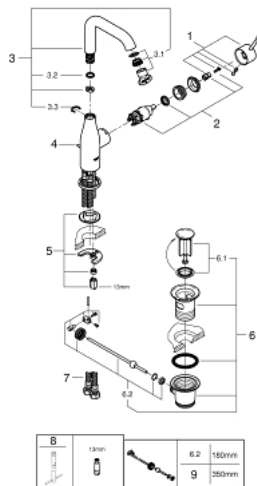

24 174 001 **ESSENCE SINGLE-LEVER BASIN MIXER 1/2"**
L-SIZE

PRODUCT DESCRIPTION

- Tyc: Chrome
- single hole installation
- metal lever
- GROHE SilkMove 28 mm ceramic cartridge
- with temperature limiter
- GROHE LongLife finish
- GROHE EcoJoy - Less water, perfect flow
- maximum flow rate (at 3 bar): 5 l/min
- GROHE AquaGuide adjustable mousseur
- GROHE FastFixation Plus installation system
- swivel spout with mousseur and stop limiter
- adjustable swivel area 0° / 150° / 360°
- pop-up waste set 1 1/4"
- flexible connection hoses
- min. recommended pressure 1.0 bar
- professional exclusive

24 174 001 **ESSENCE SINGLE-LEVER BASIN MIXER 1/2"**
L-SIZE

SPARE PARTS

- 1: Lever (Spare part-nr. 46919000)
 - 2: Cartridge (Spare part-nr. 46580000)
 - 3: Tubular spout (Spare part-nr. 13374000)
 - 3.1: Mousseur (Spare part-nr. 48270000)
 - 3.2: Sealing washer (Spare part-nr. 0128500M)
 - 3.3: Safety ring (Spare part-nr. 4826600M)
 - 4: Pop-up rod (Spare part-nr. 46739000)
 - 5: Shank mounting kit (Spare part-nr. 46645000)
 - 6: Waste set 1 1/4" (Spare part-nr. 28910000)
 - 6.1: Plug (Spare part-nr. 07182000)
 - 6.2: Eccentric rod (Spare part-nr. 07052000)
 - 7: Connection hose (Spare part-nr. 46255000)
 - 8: Mounting wrench (Spare part-nr. 19017000)*
 - 9: Eccentric rod (Spare part-nr. 07341000)*
- * Optional accessories