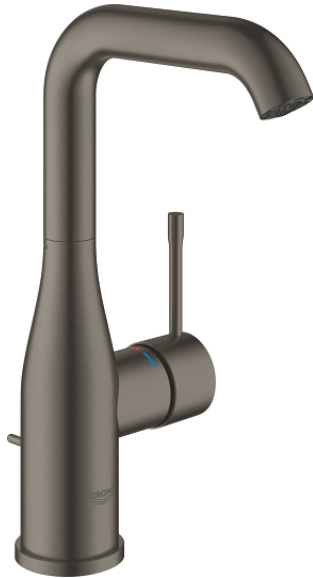

## 24 174 AL1 ESSENCE SINGLE-LEVER BASIN MIXER 1/2" L-SIZE

### PRODUCT DESCRIPTION

- Colour: brushed hard graphite
- single hole installation
- metal lever
- GROHE SilkMove 28 mm ceramic cartridge
- with temperature limiter
- GROHE LongLife finish
- GROHE EcoJoy - less water, perfect flow
- maximum flow rate (at 3 bar): 5 l/min
- GROHE AquaGuide adjustable mousseur
- GROHE FastFixation Plus installation system
- swivel spout with mousseur and stop limiter
- adjustable swivel area 0° / 150° / 360°
- pop-up waste set 1 1/4"
- flexible connection hoses
- min. recommended pressure 1.0 bar