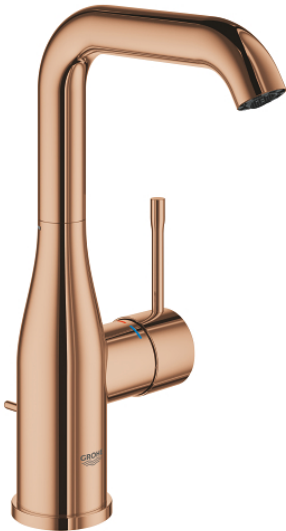

## 24 174 DA1 ESSENCE SINGLE-LEVER BASIN MIXER 1/2" L-SIZE

### PRODUCT DESCRIPTION

- Colour: warm sunset
- single hole installation
- metal lever
- GROHE SilkMove 28 mm ceramic cartridge
- with temperature limiter
- GROHE LongLife finish
- GROHE EcoJoy - less water, perfect flow
- maximum flow rate (at 3 bar): 5 l/min
- GROHE AquaGuide adjustable mousseur
- GROHE FastFixation Plus installation system
- swivel spout with mousseur and stop limiter
- adjustable swivel area 0° / 150° / 360°
- pop-up waste set 1 1/4"
- flexible connection hoses
- min. recommended pressure 1.0 bar