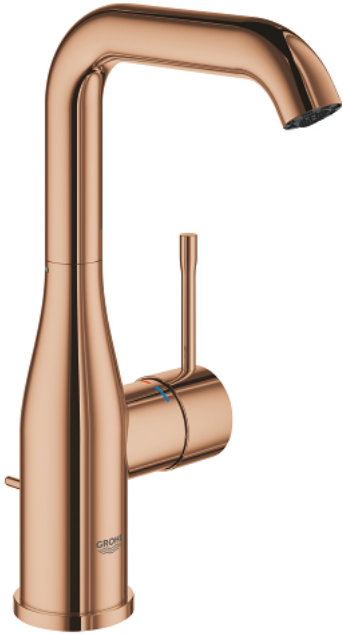

24 174 DA1 **ESSENCE SINGLE-LEVER BASIN MIXER 1/2"**
L-SIZE

PRODUCT DESCRIPTION

- Tyc: warm sunset
- single hole installation
- metal lever
- GROHE SilkMove 28 mm ceramic cartridge
- with temperature limiter
- GROHE LongLife finish
- GROHE EcoJoy - Less water, perfect flow
- maximum flow rate (at 3 bar): 5 l/min
- GROHE AquaGuide adjustable mousseur
- GROHE FastFixation Plus installation system
- swivel spout with mousseur and stop limiter
- adjustable swivel area 0° / 150° / 360°
- pop-up waste set 1 1/4"
- flexible connection hoses
- min. recommended pressure 1.0 bar