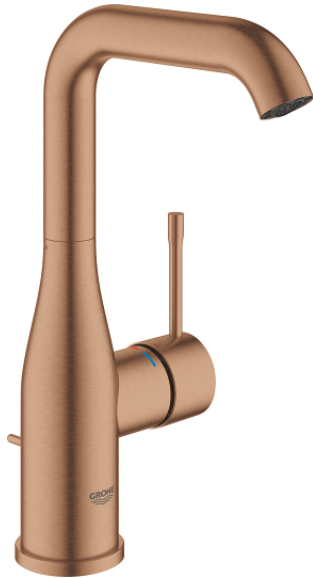

## 24 174 DL1 ESSENCE SINGLE-LEVER BASIN MIXER 1/2" L-SIZE

### PRODUCT DESCRIPTION

- Colour: brushed warm sunset
- single hole installation
- metal lever
- GROHE SilkMove 28 mm ceramic cartridge
- with temperature limiter
- GROHE LongLife finish
- GROHE EcoJoy - less water, perfect flow
- maximum flow rate (at 3 bar): 5 l/min
- GROHE AquaGuide adjustable mousseur
- GROHE FastFixation Plus installation system
- swivel spout with mousseur and stop limiter
- adjustable swivel area 0° / 150° / 360°
- pop-up waste set 1 1/4"
- flexible connection hoses
- min. recommended pressure 1.0 bar