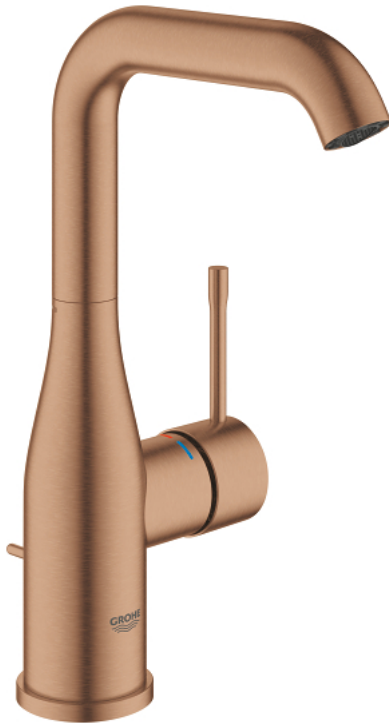

24 174 DL1 **ESSENCE SINGLE-LEVER BASIN MIXER 1/2"**
L-SIZE

PRODUCT DESCRIPTION

- Tyc: brushed warm sunset
- single hole installation
- metal lever
- GROHE SilkMove 28 mm ceramic cartridge
- with temperature limiter
- GROHE LongLife finish
- GROHE EcoJoy - Less water, perfect flow
- maximum flow rate (at 3 bar): 5 l/min
- GROHE AquaGuide adjustable mousseur
- GROHE FastFixation Plus installation system
- swivel spout with mousseur and stop limiter
- adjustable swivel area 0° / 150° / 360°
- pop-up waste set 1 1/4"
- flexible connection hoses
- min. recommended pressure 1.0 bar