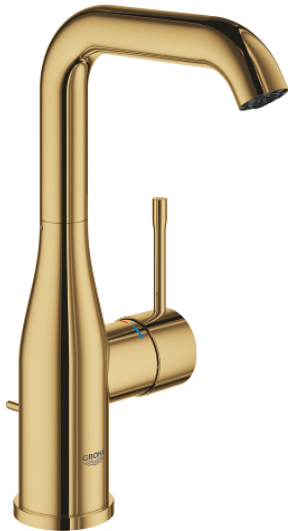

24 174 GL1 ESSENCE SINGLE-LEVER BASIN MIXER 1/2" L-SIZE

PRODUCT DESCRIPTION

- Colour: cool sunrise
- single hole installation
- metal lever
- GROHE SilkMove 28 mm ceramic cartridge
- with temperature limiter
- GROHE LongLife finish
- GROHE EcoJoy - less water, perfect flow
- maximum flow rate (at 3 bar): 5 l/min
- GROHE AquaGuide adjustable mousseur
- GROHE FastFixation Plus installation system
- swivel spout with mousseur and stop limiter
- adjustable swivel area 0° / 150° / 360°
- pop-up waste set 1 1/4"
- flexible connection hoses
- min. recommended pressure 1.0 bar