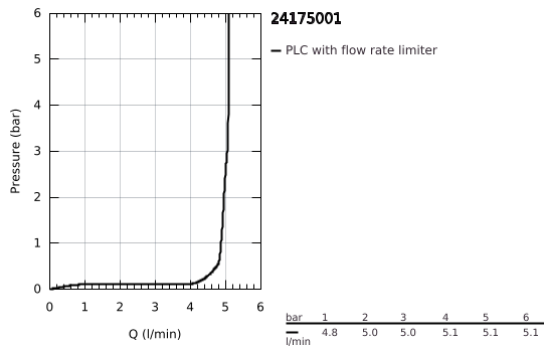

24 175 001 **ESSENCE BASIN MIXER 1/2"**
S-SIZE

PRODUCT DESCRIPTION

- Colour: chrome
- single hole installation
- metal lever
- GROHE SilkMove 28 mm ceramic cartridge
- with temperature limiter
- GROHE LongLife finish
- GROHE EcoJoy - less water, perfect flow
- maximum flow rate (at 3 bar): 5 l/min
- GROHE FastFixation Plus installation system
- pop-up waste set 1 1/4"
- flexible connection hoses
- min. recommended pressure 1.0 bar
- professional exclusive

24 175 001 **ESSENCE BASIN MIXER 1/2"**
S-SIZE

SPARE PARTS

- 1: Lever (Spare part-nr. 46917000)
 - 2: retaining ring (Spare part-nr. 46715000)
 - 3: Cartridge (Spare part-nr. 46580000)
 - 4: Pop-up rod (Spare part-nr. 46739000)
 - 5: Mousseur (Spare part-nr. 46765000)
 - 6: Escutcheon (Spare part-nr. 48603000)
 - 7: Shank mounting kit (Spare part-nr. 46645000)
 - 8: Waste set 1 1/4" (Spare part-nr. 28910000)
 - 8.1: Plug (Spare part-nr. 07182000)
 - 8.2: Eccentric rod (Spare part-nr. 07052000)
 - 9: Mounting wrench (Spare part-nr. 19017000)*
 - 10: Eccentric rod (Spare part-nr. 07341000)*
- * Optional accessories