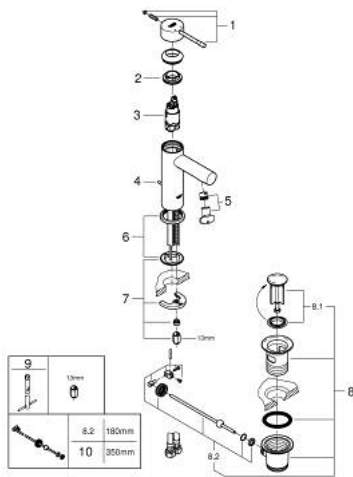

24 175 001 **ESSENCE BASIN MIXER 1/2"**
S-SIZE

PRODUCT DESCRIPTION

- Colour: chrome
- single hole installation
- metal lever
- GROHE SilkMove 28 mm ceramic cartridge
- with temperature limiter
- GROHE LongLife finish
- GROHE EcoJoy - less water, perfect flow
- maximum flow rate (at 3 bar): 5 l/min
- GROHE FastFixation Plus installation system
- pop-up waste set 1 1/4"
- flexible connection hoses
- min. recommended pressure 1.0 bar
- professional exclusive

24 175 001 **ESSENCE BASIN MIXER 1/2"**
S-SIZE

SPARE PARTS

- 1: Lever (Spare part-nr. 46917000)
 - 2: retaining ring (Spare part-nr. 46715000)
 - 3: Cartridge (Spare part-nr. 46580000)
 - 4: Pop-up rod (Spare part-nr. 46739000)
 - 5: Mousseur (Spare part-nr. 46765000)
 - 6: Escutcheon (Spare part-nr. 48603000)
 - 7: Shank mounting kit (Spare part-nr. 46645000)
 - 8: Waste set 1 1/4" (Spare part-nr. 28910000)
 - 8.1: Plug (Spare part-nr. 07182000)
 - 8.2: Eccentric rod (Spare part-nr. 07052000)
 - 9: Mounting wrench (Spare part-nr. 19017000)*
 - 10: Eccentric rod (Spare part-nr. 07341000)*
- * Optional accessories