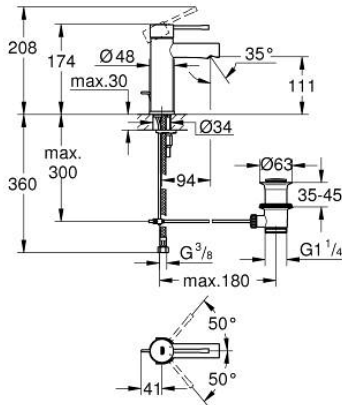

24 175 001 **ESSENCE BASIN MIXER 1/2"**
S-SIZE

PRODUCT DESCRIPTION

- Colour: chrome
- single hole installation
- metal lever
- GROHE SilkMove 28 mm ceramic cartridge
- with temperature limiter
- GROHE LongLife finish
- GROHE EcoJoy - less water, perfect flow
- maximum flow rate (at 3 bar): 5 l/min
- GROHE FastFixation Plus installation system
- pop-up waste set 1 1/4"
- flexible connection hoses
- min. recommended pressure 1.0 bar
- professional exclusive

24 175 001 **ESSENCE BASIN MIXER 1/2"**
S-SIZE

SPARE PARTS

- 1: Lever (Spare part-nr. 46917000)
 - 2: retaining ring (Spare part-nr. 46715000)
 - 3: Cartridge (Spare part-nr. 46580000)
 - 4: Pop-up rod (Spare part-nr. 46739000)
 - 5: Mousseur (Spare part-nr. 46765000)
 - 6: Escutcheon (Spare part-nr. 48603000)
 - 7: Shank mounting kit (Spare part-nr. 46645000)
 - 8: Waste set 1 1/4" (Spare part-nr. 28910000)
 - 8.1: Plug (Spare part-nr. 07182000)
 - 8.2: Eccentric rod (Spare part-nr. 07052000)
 - 9: Mounting wrench (Spare part-nr. 19017000)*
 - 10: Eccentric rod (Spare part-nr. 07341000)*
- * Optional accessories